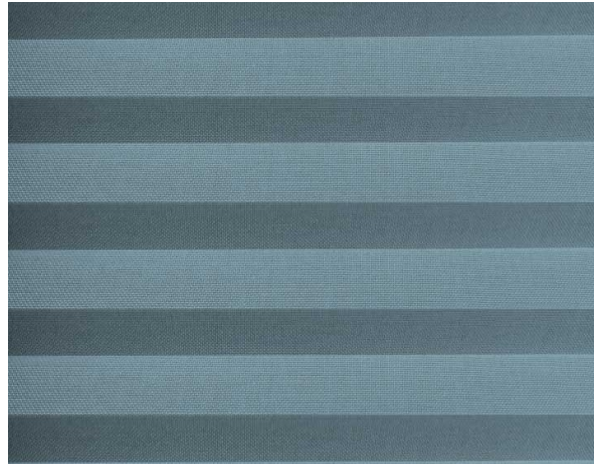

Terra F.R. Plisse / Art.

TP/3775/06

ХАРАКТЕРИСТИКИ

Width cm	225
Thickness	0,35
Weight g/m2	135
Solar_Trasmission	41
Solar_Reflection	34
Solar_Absorption	25
Light_Transmission	37
Light_Absorption	31
GtotInt	0,45
UV_Reduction	62
Ref.	TP/3775/06
Composition	100% PL Trevira CS
F.R. Classification	M1(F),B1(D)
HealthCertification	OEKO-TEX
Transparency	Low Transparent
Colour_fastness_to_light	5
Outdoor	No
Sealable	No
adjustable	Yes
jointed	Si
IMO	No
Tone	Blue

Plissè

Terra F.R. Plisse / Art.

TP/3775/04

ХАРАКТЕРИСТИКИ

Width cm	225
Thickness	0,35
Weight g/m2	135
Solar_Trasmission	39
Solar_Reflection	35
Solar_Absorption	26
Light_Transmission	29
Light_Absorption	23
GtotInt	0,45
UV_Reduction	73
Ref.	TP/3775/04
Composition	100% PL Trevira CS
F.R. Classification	M1(F),B1(D)
HealthCertification	OEKO-TEX
Transparency	Low Transparent
Colour_fastness_to_light	5
Outdoor	No
Sealable	No
adjustable	Yes
jointed	Si
IMO	No
Tone	Brown