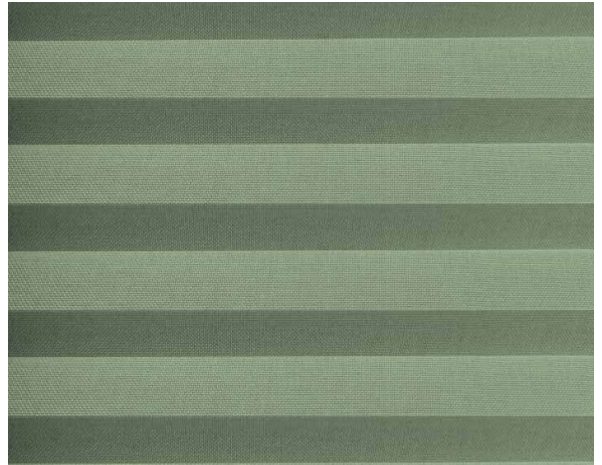

Plissé

Terra F.R. Plisse / Art.

TP/3775/07

ХАРАКТЕРИСТИКИ

Width cm	225
Thickness	0,35
Weight g/m2	135
Solar_Trasmision	41
Solar_Reflection	34
Solar_Absorption	25
Light_Transmission	41
Light_Absorption	37
GtotInt	0,45
UV_Reduction	65
Ref.	TP/3775/07
Composition	100% PL Trevira CS
F.R. Classification	M1(F),B1(D)
HealthCertification	OEKO-TEX
Transparency	Low Transparent
Colour_fastness_to_light	5
Outdoor	No
Sealable	No
adjustable	Yes
jointed	Si
IMO	No
Tone	Green