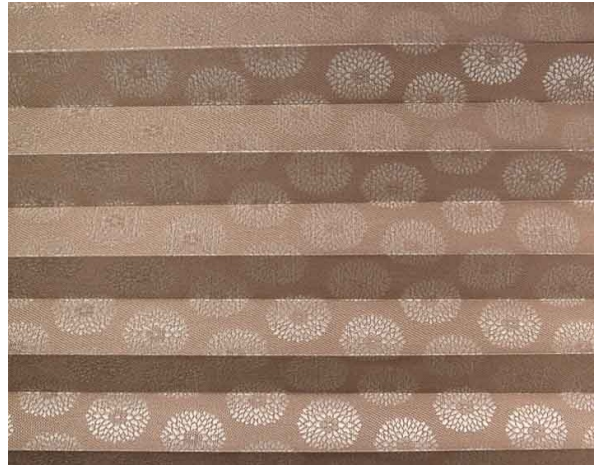

Soffio Plisse / Art. TP/3767/103

ХАРАКТЕРИСТИКИ

Width cm	240
Thickness	0,45
Weight g/m2	120
Solar_Trasmission	23
Solar_Reflection	12
Solar_Absorption	65
Light_Transmission	19
Light_Absorption	18
GtotInt	0,45
Ref.	TP/3767/103
Composition	100% PL
HealthCertification	OEKO-TEX
Transparency	Low Transparent
Colour_fastness_to_light	6/7
Outdoor	No
Sealable	No
adjustable	Yes
jointed	Si
IMO	No
Tone	Beige

Plissé

Soffio Plisse / Art. TP/3767/102

ХАРАКТЕРИСТИКИ

Width cm	240
Thickness	0,45
Weight g/m2	120
Solar_Trasmision	13
Solar_Reflection	26
Solar_Absorption	61
Light_Transmission	8
Light_Absorption	33
GtotInt	0,45
Ref.	TP/3767/102
Composition	100% PL
HealthCertification	OEKO-TEX
Transparency	Low Transparent
Colour_fastness_to_light	6/7
Outdoor	No
Sealable	No
adjustable	Yes
jointed	Si
IMO	No
Tone	Brown

Plissé

Soffio Plisse / Art. TP/3767/101

ХАРАКТЕРИСТИКИ

Width cm	240
Thickness	0,45
Weight g/m2	120
Solar_Trasmision	18
Solar_Reflection	56
Solar_Absorption	26
Light_Transmission	20
Light_Absorption	55
GtotInt	0,45
Ref.	TP/3767/101
Composition	100% PL
HealthCertification	OEKO-TEX
Transparency	Low Transparent
Colour_fastness_to_light	6/7
Outdoor	No
Sealable	No
adjustable	Yes
jointed	Si
IMO	No
Tone	White

Plissè