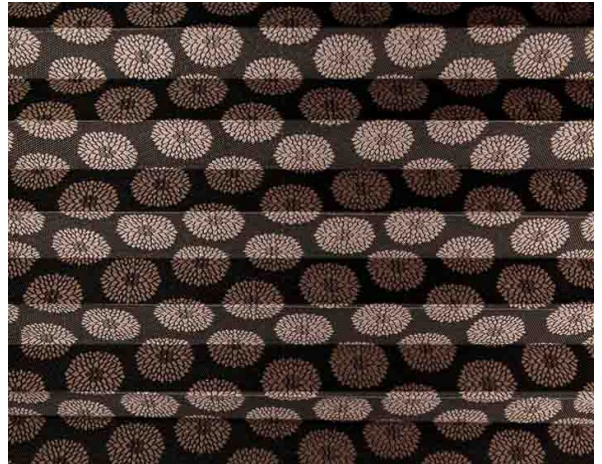

Soffio Plisse / Art. TP/3767/103

ХАРАКТЕРИСТИКИ

Width cm	240
Thickness	0,45
Weight g/m2	120
Solar_Trasmission	23
Solar_Reflection	12
Solar_Absorption	65
Light_Transmission	19
Light_Absorption	18
GtotInt	0,45
Ref.	TP/3767/103
Composition	100% PL
HealthCertification	OEKO-TEX
Transparency	Low Transparent
Colour_fastness_to_light	6/7
Outdoor	No
Sealable	No
adjustable	Yes
jointed	Si
IMO	No
Tone	Beige

Plissé

Soffio Plisse / Art. TP/3767/102

ХАРАКТЕРИСТИКИ

Width cm	240
Thickness	0,45
Weight g/m2	120
Solar_Trasmision	13
Solar_Reflection	26
Solar_Absorption	61
Light_Transmission	8
Light_Absorption	33
GtotInt	0,45
Ref.	TP/3767/102
Composition	100% PL
HealthCertification	OEKO-TEX
Transparency	Low Transparent
Colour_fastness_to_light	6/7
Outdoor	No
Sealable	No
adjustable	Yes
jointed	Si
IMO	No
Tone	Brown

Plissé

Soffio Plisse / Art. TP/3767/101

ХАРАКТЕРИСТИКИ

Width cm	240
Thickness	0,45
Weight g/m2	120
Solar_Trasmision	18
Solar_Reflection	56
Solar_Absorption	26
Light_Transmission	20
Light_Absorption	55
GtotInt	0,45
Ref.	TP/3767/101
Composition	100% PL
HealthCertification	OEKO-TEX
Transparency	Low Transparent
Colour_fastness_to_light	6/7
Outdoor	No
Sealable	No
adjustable	Yes
jointed	Si
IMO	No
Tone	White