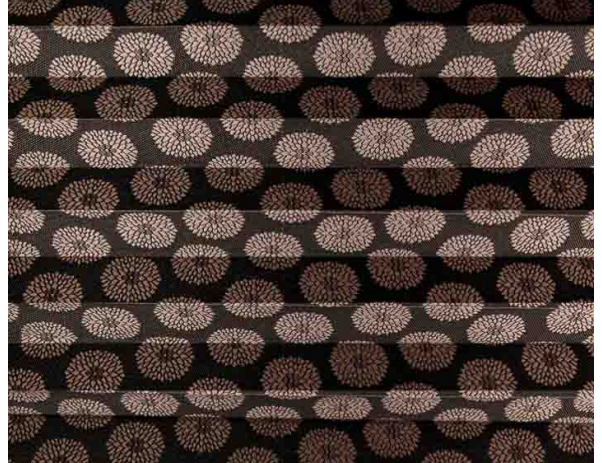

Soffio Plisse / Art. TP/3767/101

ХАРАКТЕРИСТИКИ

Width cm	240
Thickness	0,45
Weight g/m2	120
Solar_Trasmission	18
Solar_Reflection	56
Solar_Absorption	26
Light_Transmission	20
Light_Absorption	55
GtotInt	0,45
Ref.	TP/3767/101
Composition	100% PL
HealthCertification	OEKO-TEX
Transparency	Low Transparent
Colour_fastness_to_light	6/7
Outdoor	No
Sealable	No
adjustable	Yes
jointed	Si
IMO	No
Tone	White

Plissé

Soffio Plisse / Art. TP/3767/103

ХАРАКТЕРИСТИКИ

Width cm	240
Thickness	0,45
Weight g/m2	120
Solar_Trasmision	23
Solar_Reflection	12
Solar_Absorption	65
Light_Transmission	19
Light_Absorption	18
GtotInt	0,45
Ref.	TP/3767/103
Composition	100% PL
HealthCertification	OEKO-TEX
Transparency	Low Transparent
Colour_fastness_to_light	6/7
Outdoor	No
Sealable	No
adjustable	Yes
jointed	Si
IMO	No
Tone	Beige

Plissè

Soffio Plisse / Art. TP/3767/102

ХАРАКТЕРИСТИКИ

Width cm	240
Thickness	0,45
Weight g/m2	120
Solar_Trasmision	13
Solar_Reflection	26
Solar_Absorption	61
Light_Transmission	8
Light_Absorption	33
GtotInt	0,45
Ref.	TP/3767/102
Composition	100% PL
HealthCertification	OEKO-TEX
Transparency	Low Transparent
Colour_fastness_to_light	6/7
Outdoor	No
Sealable	No
adjustable	Yes
jointed	Si
IMO	No
Tone	Brown