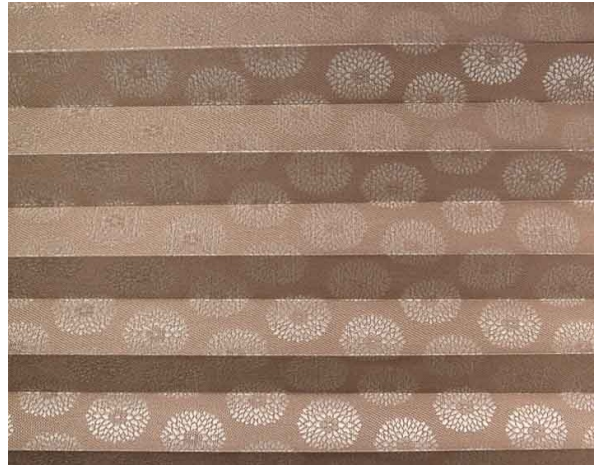

Soffio Plisse / Art. TP/3767/101

ХАРАКТЕРИСТИКИ

Width cm	240
Thickness	0,45
Weight g/m2	120
Solar_Trasmission	18
Solar_Reflection	56
Solar_Absorption	26
Light_Transmission	20
Light_Absorption	55
GtotInt	0,45
Ref.	TP/3767/101
Composition	100% PL
HealthCertification	OEKO-TEX
Transparency	Low Transparent
Colour_fastness_to_light	6/7
Outdoor	No
Sealable	No
adjustable	Yes
jointed	Si
IMO	No
Tone	White

Plissé

Soffio Plisse / Art. TP/3767/103

ХАРАКТЕРИСТИКИ

Width cm	240
Thickness	0,45
Weight g/m2	120
Solar_Trasmision	23
Solar_Reflection	12
Solar_Absorption	65
Light_Transmission	19
Light_Absorption	18
GtotInt	0,45
Ref.	TP/3767/103
Composition	100% PL
HealthCertification	OEKO-TEX
Transparency	Low Transparent
Colour_fastness_to_light	6/7
Outdoor	No
Sealable	No
adjustable	Yes
jointed	Si
IMO	No
Tone	Beige

Plissè

Soffio Plisse / Art. TP/3767/102

ХАРАКТЕРИСТИКИ

Width cm	240
Thickness	0,45
Weight g/m2	120
Solar_Trasmision	13
Solar_Reflection	26
Solar_Absorption	61
Light_Transmission	8
Light_Absorption	33
GtotInt	0,45
Ref.	TP/3767/102
Composition	100% PL
HealthCertification	OEKO-TEX
Transparency	Low Transparent
Colour_fastness_to_light	6/7
Outdoor	No
Sealable	No
adjustable	Yes
jointed	Si
IMO	No
Tone	Brown