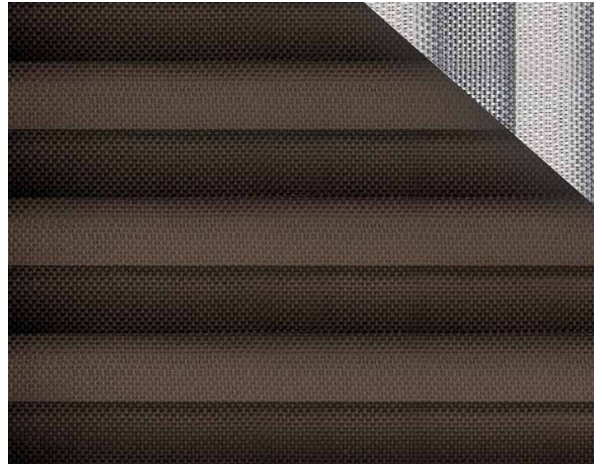

# Galaxy 2 F.R. Plisse 20 mm / Art. TP/3725/25

## ХАРАКТЕРИСТИКИ

Width cm	230
Thickness	0,36
Weight g/m2	170
Solar_Trasmision	6
Solar_Reflection	50
Solar_Absorption	44
Light_Transmission	4
Light_Absorption	46
GtotInt	0,43
UV_Reduction	96
Ref.	TP/3725/25
Composition	100% PL Trevira CS
F.R. Classification	Classe 1 (I), M1 (F), B1 (D)
HealthCertification	OEKO-TEX
Transparency	Low Transparent
Colour_fastness_ to_light	5/6
Outdoor	No
Sealable	No
adjustable	Yes
jointed	Si
IMO	No
Tone	Brown