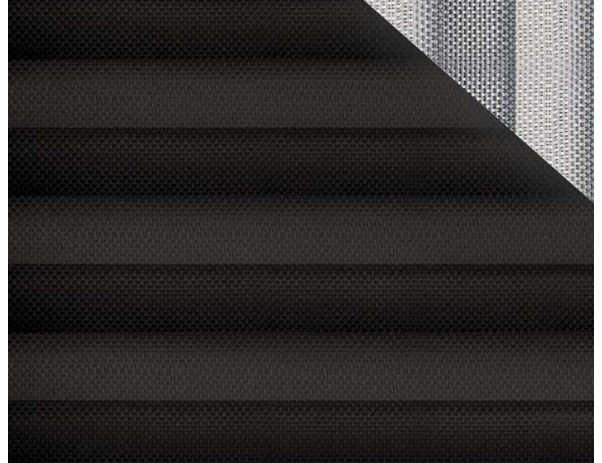

Galaxy 2 F.R. Plisse 20 mm / Art. TP/3725/26

ХАРАКТЕРИСТИКИ

Width cm	230
Thickness	0,36
Weight g/m2	170
Solar_Trasmision	6
Solar_Reflection	49
Solar_Absorption	45
Light_Transmission	4
Light_Absorption	44
GtotInt	0,44
UV_Reduction	96
Ref.	TP/3725/26
Composition	100% PL Trevira CS
F.R. Classification	Classe 1 (I), M1 (F), B1 (D)
HealthCertification	OEKO-TEX
Transparency	Low Transparent
Colour_fastness_ to_light	5/6
Outdoor	No
Sealable	No
adjustable	Yes
jointed	Si
IMO	No
Tone	Grey/Black