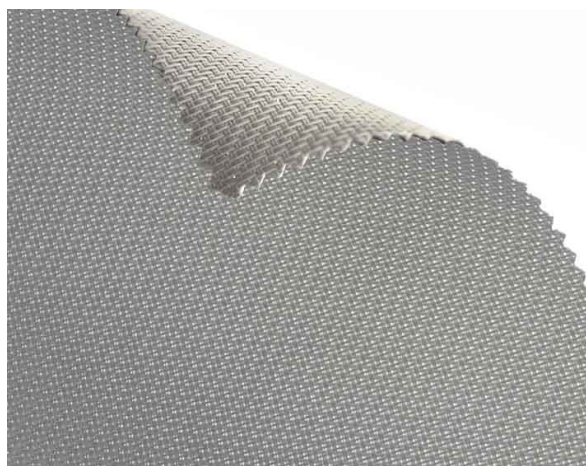

## Screen G2 Metal F.R. / Art. GM/222 metalized side

### ХАРАКТЕРИСТИКИ

Width cm	285
Thickness	0,75
Weight g/m2	520
Openess_Factor	2
Solar_Trasmision	9
Solar_Reflection	42
Solar_Absorption	49
Light_Transmission	7
Light_Absorption	45
GtotInt	0,43
GtotExt	0,1
UV_Reduction	98
Ref.	GM/222 metalized side
Composition	42% FV 58% PVC
F.R. Classification	Classe 1 (I), M1 (F), B1 (D), NFPA 701(US), Euroclass C- s3-d0 (EU)
HealthCertification	GREENGUARD GOLD, OEKO- TEX, REACH
Transparency	Low Transparent
Colour_fastness_ to_light	7/8
Outdoor	Outdoor
Sealable	No
adjustable	No
jointed	No
IMO	No
Tone	Grey/Black
Warp_daN5cm	200
Weft_daN5cm	170

## ХАРАКТЕРИСТИКИ

Width cm	285
Thickness	0,75
Weight g/m2	520
Openess_Factor	2
Solar_Trasmision	9
Solar_Reflection	39
Solar_Absorption	52
Light_Transmission	7
Light_Absorption	41
GtotInt	0,44
GtotExt	0,11
UV_Reduction	98
Ref.	GM/222
Composition	42% FV 58% PVC
F.R. Classification	Classe 1 (I), M1 (F), B1 (D), NFPA 701(US), Euroclass C- s3-d0 (EU)
HealthCertification	GREENGUARD GOLD, OEKO- TEX, REACH
Transparency	Low Transparent
Colour_fastness_ to_light	7/8
Outdoor	Outdoor
Sealable	No
adjustable	No
jointed	No
IMO	No
Tone	Grey/Black
Warp_daN5cm	200
Weft_daN5cm	170