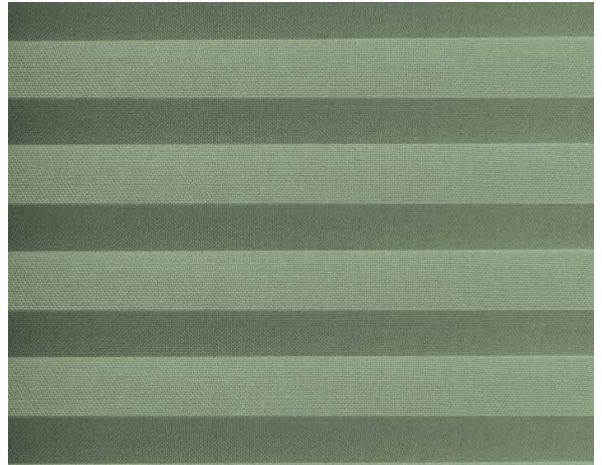

Plissé

Terra F.R. Plisse / Ref.

TP/3775/07

RECURSOS

Width cm	225
Thickness	0,35
Weight g/m2	135
Solar_Trasmission	41
Solar_Reflection	34
Solar_Absorption	25
Light_Transmission	41
Light_Absorption	37
GtotInt	0,45
UV_Reduction	65
Ref.	TP/3775/07
Composition	100% PL Trevira CS
F.R. Classification	M1(F),B1(D)
HealthCertification	OEKO-TEX
Transparency	Low Transparent
Colour_fastness_to_light	5
Outdoor	No
Sealable	No
adjustable	Yes
jointed	Si
IMO	No
Tone	Green