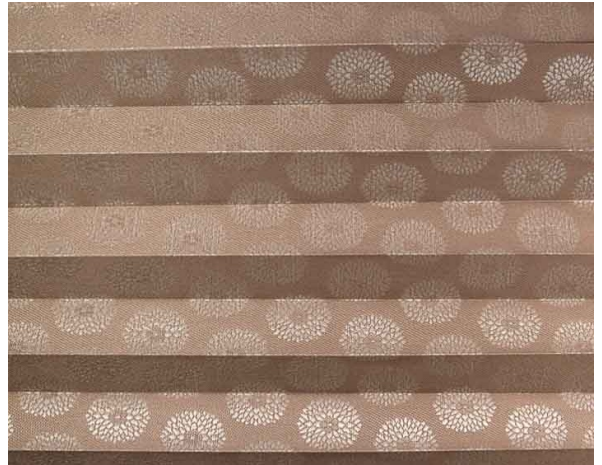

Soffio Plisse / Ref. TP/3767/103

RECURSOS

Width cm	240
Thickness	0,45
Weight g/m2	120
Solar_Trasmission	23
Solar_Reflection	12
Solar_Absorption	65
Light_Transmission	19
Light_Absorption	18
GtotInt	0,45
Ref.	TP/3767/103
Composition	100% PL
HealthCertification	OEKO-TEX
Transparency	Low Transparent
Colour_fastness_to_light	6/7
Outdoor	No
Sealable	No
adjustable	Yes
jointed	Si
IMO	No
Tone	Beige

Plissé

Soffio Plisse / Ref. TP/3767/102

RECURSOS

Width cm	240
Thickness	0,45
Weight g/m2	120
Solar_Trasmision	13
Solar_Reflection	26
Solar_Absorption	61
Light_Transmission	8
Light_Absorption	33
GtotInt	0,45
Ref.	TP/3767/102
Composition	100% PL
HealthCertification	OEKO-TEX
Transparency	Low Transparent
Colour_fastness_to_light	6/7
Outdoor	No
Sealable	No
adjustable	Yes
jointed	Si
IMO	No
Tone	Brown

Plissè

Soffio Plisse / Ref. TP/3767/101

RECURSOS

Width cm	240
Thickness	0,45
Weight g/m2	120
Solar_Trasmision	18
Solar_Reflection	56
Solar_Absorption	26
Light_Transmission	20
Light_Absorption	55
GtotInt	0,45
Ref.	TP/3767/101
Composition	100% PL
HealthCertification	OEKO-TEX
Transparency	Low Transparent
Colour_fastness_to_light	6/7
Outdoor	No
Sealable	No
adjustable	Yes
jointed	Si
IMO	No
Tone	White

Plissè