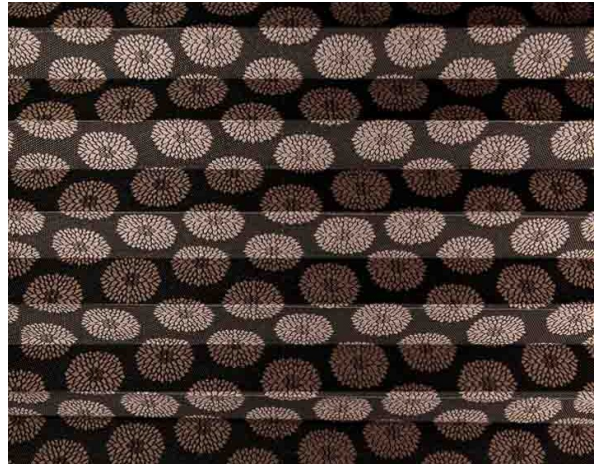

Soffio Plisse / Ref. TP/3767/103

RECURSOS

Width cm	240
Thickness	0,45
Weight g/m2	120
Solar_Trasmission	23
Solar_Reflection	12
Solar_Absorption	65
Light_Transmission	19
Light_Absorption	18
GtotInt	0,45
Ref.	TP/3767/103
Composition	100% PL
HealthCertification	OEKO-TEX
Transparency	Low Transparent
Colour_fastness_to_light	6/7
Outdoor	No
Sealable	No
adjustable	Yes
jointed	Si
IMO	No
Tone	Beige

Plissé

Soffio Plisse / Ref. TP/3767/102

RECURSOS

Width cm	240
Thickness	0,45
Weight g/m2	120
Solar_Trasmision	13
Solar_Reflection	26
Solar_Absorption	61
Light_Transmission	8
Light_Absorption	33
GtotInt	0,45
Ref.	TP/3767/102
Composition	100% PL
HealthCertification	OEKO-TEX
Transparency	Low Transparent
Colour_fastness_to_light	6/7
Outdoor	No
Sealable	No
adjustable	Yes
jointed	Si
IMO	No
Tone	Brown

Plissè

Soffio Plisse / Ref. TP/3767/101

RECURSOS

Width cm	240
Thickness	0,45
Weight g/m2	120
Solar_Trasmision	18
Solar_Reflection	56
Solar_Absorption	26
Light_Transmission	20
Light_Absorption	55
GtotInt	0,45
Ref.	TP/3767/101
Composition	100% PL
HealthCertification	OEKO-TEX
Transparency	Low Transparent
Colour_fastness_to_light	6/7
Outdoor	No
Sealable	No
adjustable	Yes
jointed	Si
IMO	No
Tone	White