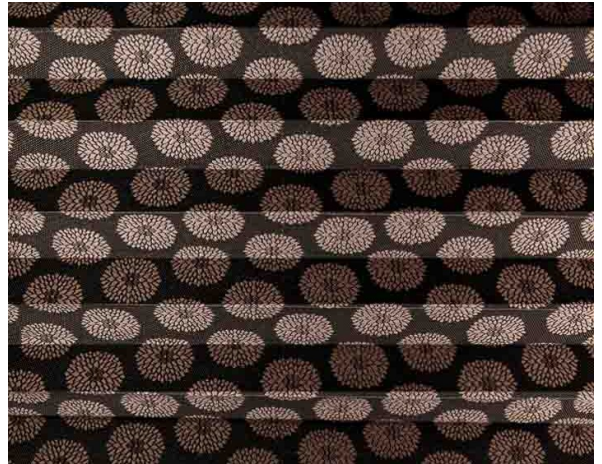

## Soffio Plisse / Ref. TP/3767/103

### RECURSOS

Width cm	240
Thickness	0,45
Weight g/m2	120
Solar_Trasmission	23
Solar_Reflection	12
Solar_Absorption	65
Light_Transmission	19
Light_Absorption	18
GtotInt	0,45
Ref.	TP/3767/103
Composition	100% PL
HealthCertification	OEKO-TEX
Transparency	Low Transparent
Colour_fastness_to_light	6/7
Outdoor	No
Sealable	No
adjustable	Yes
jointed	Si
IMO	No
Tone	Beige