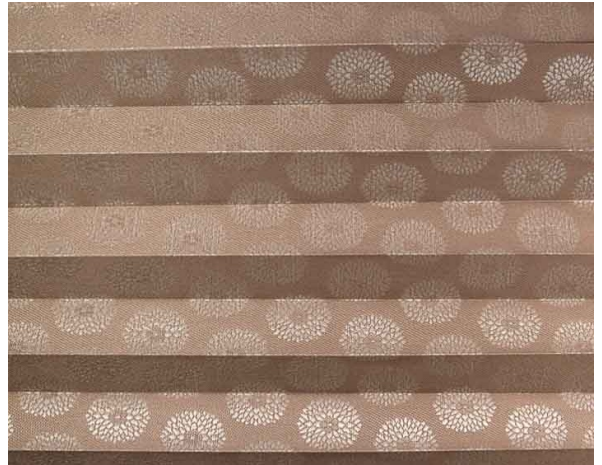

## Soffio Plisse / Ref. TP/3767/103

### RECURSOS

Width cm	240
Thickness	0,45
Weight g/m2	120
Solar_Trasmission	23
Solar_Reflection	12
Solar_Absorption	65
Light_Transmission	19
Light_Absorption	18
GtotInt	0,45
Ref.	TP/3767/103
Composition	100% PL
HealthCertification	OEKO-TEX
Transparency	Low Transparent
Colour_fastness_to_light	6/7
Outdoor	No
Sealable	No
adjustable	Yes
jointed	Si
IMO	No
Tone	Beige

### RECURSOS

---

Width cm	240
Thickness	0,45
Weight g/m2	120
Solar_Trasmision	13
Solar_Reflection	26
Solar_Absorption	61
Light_Transmission	8
Light_Absorption	33
GtotInt	0,45
Ref.	TP/3767/102
Composition	100% PL
HealthCertification	OEKO-TEX
Transparency	Low Transparent
Colour_fastness_to_light	6/7
Outdoor	No
Sealable	No
adjustable	Yes
jointed	Si
IMO	No
Tone	Brown

### RECURSOS

---

<b>Width cm</b>	240
<b>Thickness</b>	0,45
<b>Weight g/m2</b>	120
<b>Solar_Trasmision</b>	18
<b>Solar_Reflection</b>	56
<b>Solar_Absorption</b>	26
<b>Light_Transmission</b>	20
<b>Light_Absorption</b>	55
<b>GtotInt</b>	0,45
<b>Ref.</b>	TP/3767/101
<b>Composition</b>	100% PL
<b>HealthCertification</b>	OEKO-TEX
<b>Transparency</b>	Low Transparent
<b>Colour_fastness_to_light</b>	6/7
<b>Outdoor</b>	No
<b>Sealable</b>	No
<b>adjustable</b>	Yes
<b>jointed</b>	Si
<b>IMO</b>	No
<b>Tone</b>	White