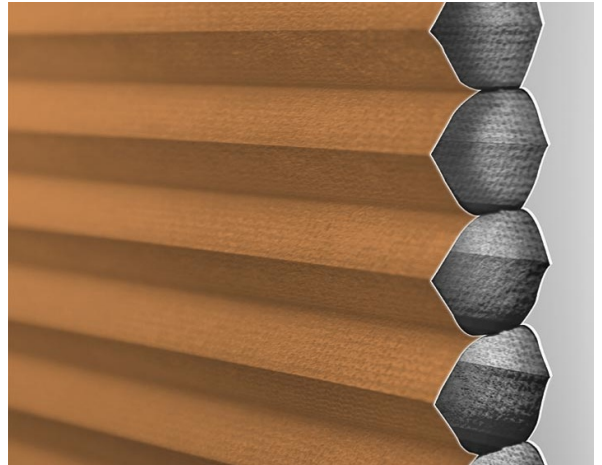

Plissè

Duette Classic BLO / Art.

TP/3769/03

KENMERKEN

Width cm	450
Thickness	0,15
Weight g/m2	240
Solar_Reflection	69
Solar_Absorption	31
Light_Absorption	76
GtotInt	0,34
UV_Reduction	100
Ref.	TP/3769/03
Composition	100% PL
HealthCertification	No
Transparency	Blackout
Colour_fastness_to_light	6
Outdoor	No
Sealable	No
adjustable	Yes
jointed	Si
IMO	No
Tone	Brown

Plissè

Duette Classic BLO / Art.

TP/3769/02

KENMERKEN

Width cm	450
Thickness	0,15
Weight g/m2	240
Solar_Reflection	69
Solar_Absorption	31
Light_Absorption	76
GtotInt	0,34
UV_Reduction	100
Ref.	TP/3769/02
Composition	100% PL
HealthCertification	No
Transparency	Blackout
Colour_fastness_to_light	6
Outdoor	No
Sealable	No
adjustable	Yes
jointed	Si
IMO	No
Tone	Natural