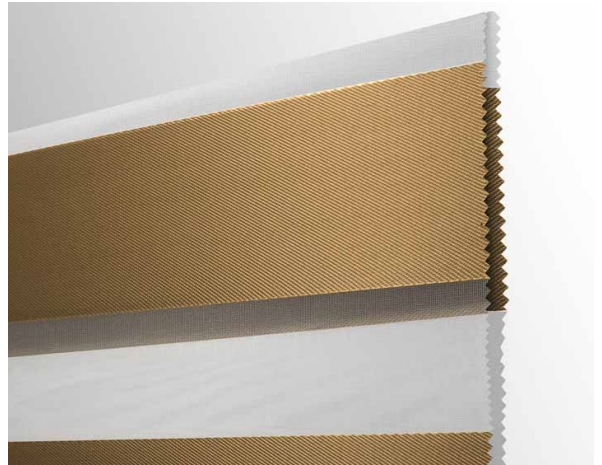

Rullo

Rigo blackout cm 7,5/5,0 / ***Art. RIB/004***

KENMERKEN

Width cm	280
Thickness	0,4
Weight g/m2	170
Solar_Reflection	53
Solar_Absorption	47
UV_Reduction	99
Ref.	RIB/004
Composition	100 % PL
HealthCertification	OEKO-TEX
Transparency	Blackout
Colour_fastness_to_light	6
Outdoor	No
Sealable	No
adjustable	No
jointed	No
IMO	IMO
Tone	Brown

Rullo

Rigo blackout cm 7,5/5,0 / Art. RIB/001

KENMERKEN

Width cm	280
Thickness	0,4
Weight g/m2	170
Solar_Reflection	53
Solar_Absorption	47
UV_Reduction	99
Ref.	RIB/001
Composition	100% PL
HealthCertification	OEKO-TEX
Transparency	Blackout
Colour_fastness_to_light	6
Outdoor	No
Sealable	No
adjustable	No
jointed	No
IMO	IMO
Tone	White

Rullo

Rigo blackout cm 7,5/5,0 /

Art. RIB/002

KENMERKEN

Width cm	280
Thickness	0,4
Weight g/m2	170
Solar_Reflection	53
Solar_Absorption	47
UV_Reduction	99
Ref.	RIB/002
Composition	100% PL
HealthCertification	OEKO-TEX
Transparency	Blackout
Colour_fastness_to_light	6
Outdoor	No
Sealable	No
adjustable	No
jointed	No
IMO	IMO
Tone	Grey/Black

Rullo

Rigo blackout cm 7,5/5,0 / ***Art. RIB/003***

KENMERKEN

Width cm	280
Thickness	0,4
Weight g/m2	170
Solar_Reflection	53
Solar_Absorption	47
UV_Reduction	99
Ref.	RIB/003
Composition	100% PL
HealthCertification	OEKO-TEX
Transparency	Blackout
Colour_fastness_to_light	6
Outdoor	No
Sealable	No
adjustable	No
jointed	No
IMO	IMO
Tone	Grey/Black