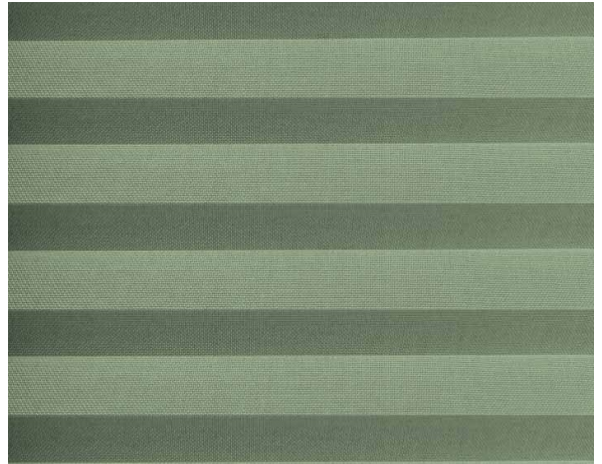

Terra F.R. Plisse / Art.

TP/3775/07

CARACTÉRISTIQUES

Width cm	225
Thickness	0,35
Weight g/m2	135
Solar_Trasmission	41
Solar_Reflection	34
Solar_Absorption	25
Light_Transmission	41
Light_Absorption	37
GtotInt	0,45
UV_Reduction	65
Ref.	TP/3775/07
Composition	100% PL Trevira CS
F.R. Classification	M1(F),B1(D)
HealthCertification	OEKO-TEX
Transparency	Low Transparent
Colour_fastness_to_light	5
Outdoor	No
Sealable	No
adjustable	Yes
jointed	Si
IMO	No
Tone	Green

Plissé

Terra F.R. Plisse / Art.

TP/3775/04

CARACTÉRISTIQUES

Width cm	225
Thickness	0,35
Weight g/m2	135
Solar_Trasmission	39
Solar_Reflection	35
Solar_Absorption	26
Light_Transmission	29
Light_Absorption	23
GtotInt	0,45
UV_Reduction	73
Ref.	TP/3775/04
Composition	100% PL Trevira CS
F.R. Classification	M1(F),B1(D)
HealthCertification	OEKO-TEX
Transparency	Low Transparent
Colour_fastness_to_light	5
Outdoor	No
Sealable	No
adjustable	Yes
jointed	Si
IMO	No
Tone	Brown