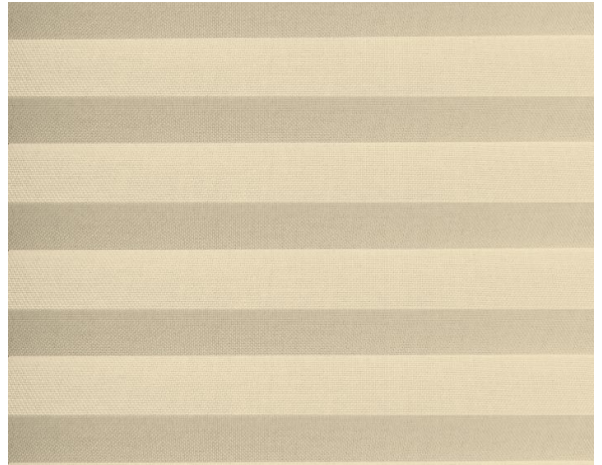

Plissé

Terra F.R. Plisse / Art.

TP/3775/02

CARACTÉRISTIQUES

Width cm	225
Thickness	0,35
Weight g/m2	135
Solar_Trasmission	51
Solar_Reflection	42
Solar_Absorption	7
Light_Transmission	52
Light_Absorption	45
GtotInt	0,45
UV_Reduction	55
Ref.	TP/3775/02
Composition	100% PL Trevira CS
F.R. Classification	M1(F),B1(D)
HealthCertification	OEKO-TEX
Transparency	Low Transparent
Colour_fastness_to_light	5
Outdoor	No
Sealable	No
adjustable	Yes
jointed	Si
IMO	No
Tone	Natural