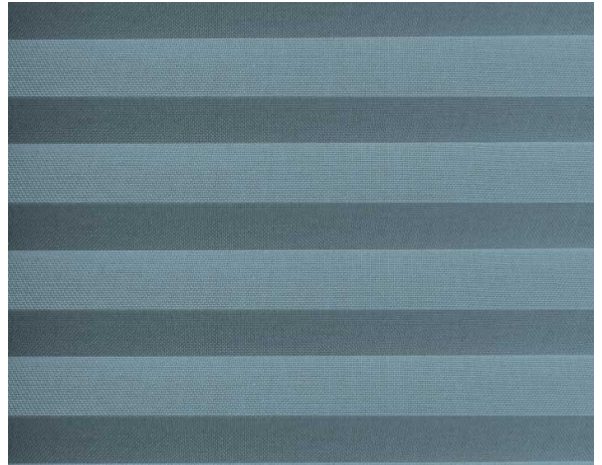

Plissé

Terra F.R. Plisse / Art.

TP/3775/06

CARACTÉRISTIQUES

Width cm	225
Thickness	0,35
Weight g/m2	135
Solar_Trasmission	41
Solar_Reflection	34
Solar_Absorption	25
Light_Transmission	37
Light_Absorption	31
GtotInt	0,45
UV_Reduction	62
Ref.	TP/3775/06
Composition	100% PL Trevira CS
F.R. Classification	M1(F),B1(D)
HealthCertification	OEKO-TEX
Transparency	Low Transparent
Colour_fastness_to_light	5
Outdoor	No
Sealable	No
adjustable	Yes
jointed	Si
IMO	No
Tone	Blue