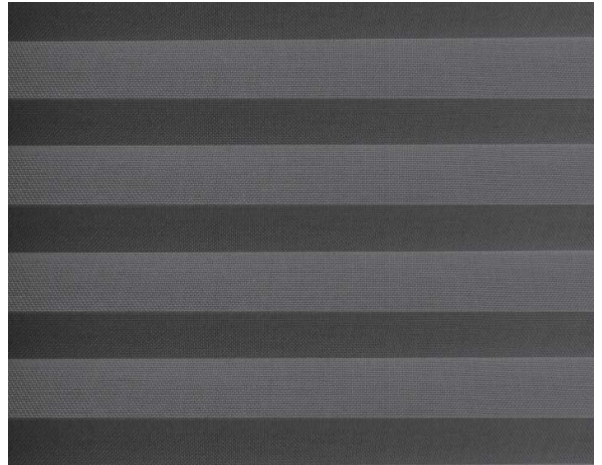

Plissé

Terra F.R. Plisse / Art.

TP/3775/05

CARACTÉRISTIQUES

Width cm	225
Thickness	0,35
Weight g/m2	135
Solar_Trasmission	41
Solar_Reflection	34
Solar_Absorption	25
Light_Transmission	31
Light_Absorption	21
GtotInt	0,45
UV_Reduction	70
Ref.	TP/3775/05
Composition	100% PL Trevira CS
F.R. Classification	M1(F),B1(D)
HealthCertification	OEKO-TEX
Transparency	Low Transparent
Colour_fastness_to_light	5
Outdoor	No
Sealable	No
adjustable	Yes
jointed	Si
IMO	No
Tone	Grey/Black