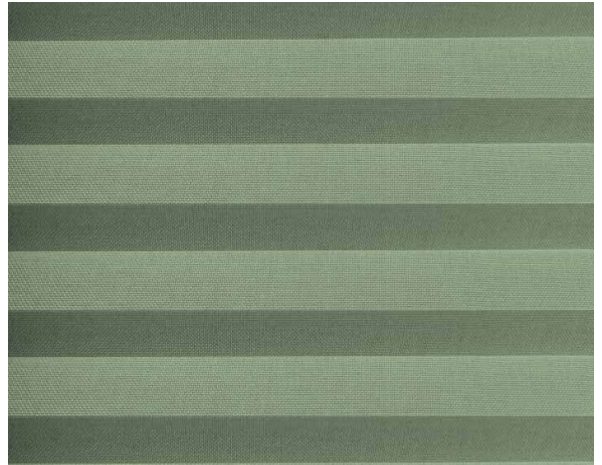

Plissé

Terra F.R. Plisse / Art.

TP/3775/07

CARACTÉRISTIQUES

Width cm	225
Thickness	0,35
Weight g/m2	135
Solar_Trasmission	41
Solar_Reflection	34
Solar_Absorption	25
Light_Transmission	41
Light_Absorption	37
GtotInt	0,45
UV_Reduction	65
Ref.	TP/3775/07
Composition	100% PL Trevira CS
F.R. Classification	M1(F),B1(D)
HealthCertification	OEKO-TEX
Transparency	Low Transparent
Colour_fastness_to_light	5
Outdoor	No
Sealable	No
adjustable	Yes
jointed	Si
IMO	No
Tone	Green