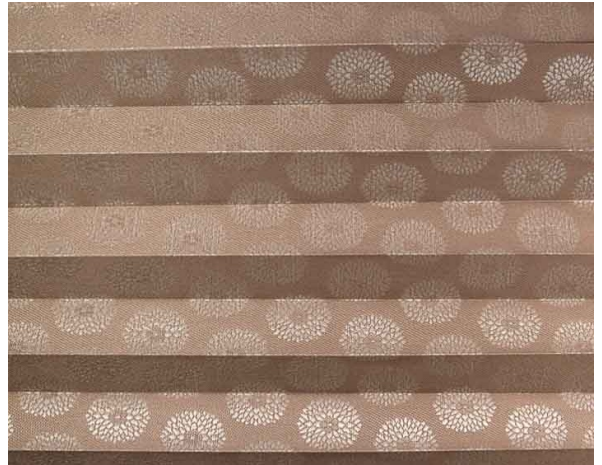

Soffio Plisse / Art. TP/3767/103

CARACTÉRISTIQUES

Width cm	240
Thickness	0,45
Weight g/m2	120
Solar_Trasmission	23
Solar_Reflection	12
Solar_Absorption	65
Light_Transmission	19
Light_Absorption	18
GtotInt	0,45
Ref.	TP/3767/103
Composition	100% PL
HealthCertification	OEKO-TEX
Transparency	Low Transparent
Colour_fastness_to_light	6/7
Outdoor	No
Sealable	No
adjustable	Yes
jointed	Si
IMO	No
Tone	Beige

Plissé

Soffio Plisse / Art. TP/3767/102

CARACTÉRISTIQUES

Width cm	240
Thickness	0,45
Weight g/m2	120
Solar_Trasmision	13
Solar_Reflection	26
Solar_Absorption	61
Light_Transmission	8
Light_Absorption	33
GtotInt	0,45
Ref.	TP/3767/102
Composition	100% PL
HealthCertification	OEKO-TEX
Transparency	Low Transparent
Colour_fastness_to_light	6/7
Outdoor	No
Sealable	No
adjustable	Yes
jointed	Si
IMO	No
Tone	Brown

Plissé

Soffio Plisse / Art. TP/3767/101

CARACTÉRISTIQUES

Width cm	240
Thickness	0,45
Weight g/m2	120
Solar_Trasmision	18
Solar_Reflection	56
Solar_Absorption	26
Light_Transmission	20
Light_Absorption	55
GtotInt	0,45
Ref.	TP/3767/101
Composition	100% PL
HealthCertification	OEKO-TEX
Transparency	Low Transparent
Colour_fastness_to_light	6/7
Outdoor	No
Sealable	No
adjustable	Yes
jointed	Si
IMO	No
Tone	White

Plissé