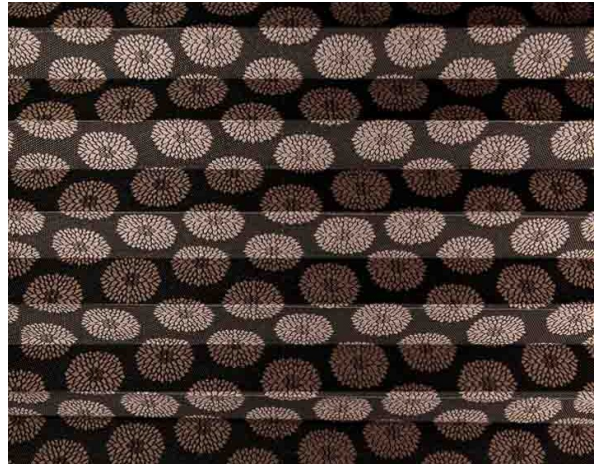

Soffio Plisse / Art. TP/3767/103

CARACTÉRISTIQUES

Width cm	240
Thickness	0,45
Weight g/m2	120
Solar_Trasmission	23
Solar_Reflection	12
Solar_Absorption	65
Light_Transmission	19
Light_Absorption	18
GtotInt	0,45
Ref.	TP/3767/103
Composition	100% PL
HealthCertification	OEKO-TEX
Transparency	Low Transparent
Colour_fastness_to_light	6/7
Outdoor	No
Sealable	No
adjustable	Yes
jointed	Si
IMO	No
Tone	Beige

Plissé

Soffio Plisse / Art. TP/3767/102

CARACTÉRISTIQUES

Width cm	240
Thickness	0,45
Weight g/m2	120
Solar_Trasmision	13
Solar_Reflection	26
Solar_Absorption	61
Light_Transmission	8
Light_Absorption	33
GtotInt	0,45
Ref.	TP/3767/102
Composition	100% PL
HealthCertification	OEKO-TEX
Transparency	Low Transparent
Colour_fastness_to_light	6/7
Outdoor	No
Sealable	No
adjustable	Yes
jointed	Si
IMO	No
Tone	Brown

Plissé

Soffio Plisse / Art. TP/3767/101

CARACTÉRISTIQUES

Width cm	240
Thickness	0,45
Weight g/m2	120
Solar_Trasmision	18
Solar_Reflection	56
Solar_Absorption	26
Light_Transmission	20
Light_Absorption	55
GtotInt	0,45
Ref.	TP/3767/101
Composition	100% PL
HealthCertification	OEKO-TEX
Transparency	Low Transparent
Colour_fastness_to_light	6/7
Outdoor	No
Sealable	No
adjustable	Yes
jointed	Si
IMO	No
Tone	White