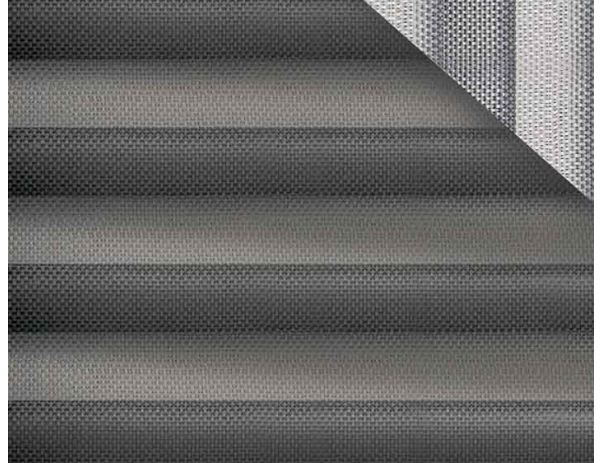

Galaxy 2 F.R. Plisse 20 mm / Ref. TP/3725/25

EIGENSCHAFTEN

Width cm	230
Thickness	0,36
Weight g/m2	170
Solar_Trasmision	6
Solar_Reflection	50
Solar_Absorption	44
Light_Transmission	4
Light_Absorption	46
GtotInt	0,43
UV_Reduction	96
Ref.	TP/3725/25
Composition	100% PL Trevira CS
F.R. Classification	Classe 1 (I), M1 (F), B1 (D)
HealthCertification	OEKO-TEX
Transparency	Low Transparent
Colour_fastness_ to_light	5/6
Outdoor	No
Sealable	No
adjustable	Yes
jointed	Si
IMO	No
Tone	Brown

Plissè

Galaxy 2 F.R. Plisse 20 mm / Ref. TP/3725/21

EIGENSCHAFTEN

Width cm	230
Thickness	0,36
Weight g/m2	170
Solar_Trasmision	11
Solar_Reflection	50
Solar_Absorption	39
Light_Transmission	11
Light_Absorption	49
GtotInt	0,44
UV_Reduction	89
Ref.	TP/3725/21
Composition	100% PL Trevira CS
F.R. Classification	Classe 1 (I), M1 (F), B1 (D)
HealthCertification	OEKO-TEX
Transparency	Low Transparent
Colour_fastness_ to_light	5/6
Outdoor	No
Sealable	No
adjustable	Yes
jointed	Si
IMO	No
Tone	Grey/Black

Plissé

Galaxy 2 F.R. Plisse 20 mm / Ref. TP/3725/22

EIGENSCHAFTEN

Width cm	230
Thickness	0,36
Weight g/m2	170
Solar_Trasmision	9
Solar_Reflection	49
Solar_Absorption	42
Light_Transmission	7
Light_Absorption	47
GtotInt	0,44
UV_Reduction	93
Ref.	TP/3725/22
Composition	100% PL Trevira CS
F.R. Classification	Classe 1 (I), M1 (F), B1 (D)
HealthCertification	OEKO-TEX
Transparency	Low Transparent
Colour_fastness_to_light	5/6
Outdoor	No
Sealable	No
adjustable	Yes
jointed	Si
IMO	No
Tone	Grey/Black