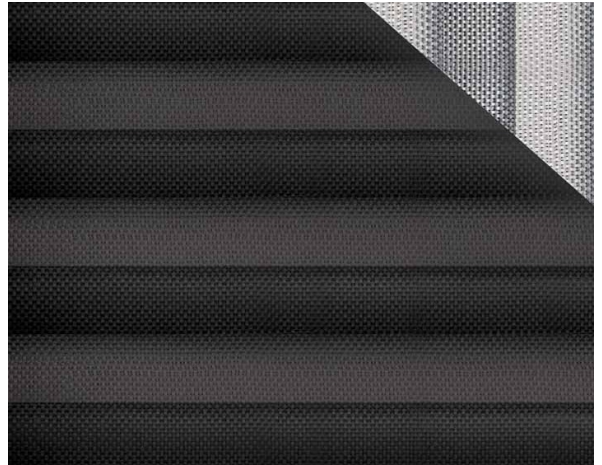

Galaxy 2 F.R. Plisse 20 mm / Ref. TP/3725/23

EIGENSCHAFTEN

Width cm	230
Thickness	0,36
Weight g/m2	170
Solar_Trasmision	8
Solar_Reflection	48
Solar_Absorption	44
Light_Transmission	5
Light_Absorption	44
GtotInt	0,45
UV_Reduction	95
Ref.	TP/3725/23
Composition	100% PL Trevira CS
F.R. Classification	Classe 1 (I), M1 (F), B1 (D)
HealthCertification	OEKO-TEX
Transparency	Low Transparent
Colour_fastness_ to_light	5/6
Outdoor	No
Sealable	No
adjustable	Yes
jointed	Si
IMO	No
Tone	Grey/Black