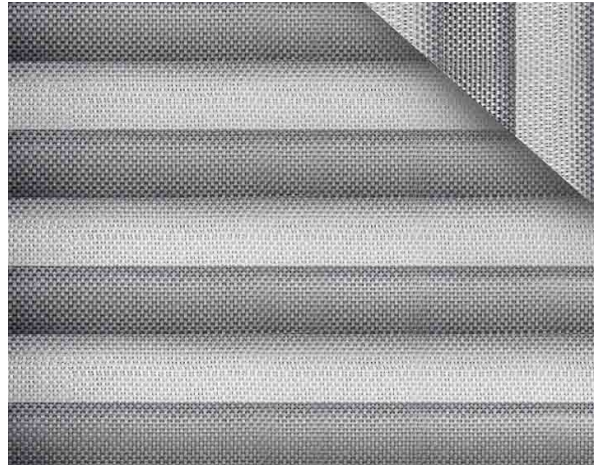

Galaxy 2 F.R. Plisse 20 mm / Ref. TP/3725/25

EIGENSCHAFTEN

Width cm	230
Thickness	0,36
Weight g/m2	170
Solar_Trasmision	6
Solar_Reflection	50
Solar_Absorption	44
Light_Transmission	4
Light_Absorption	46
GtotInt	0,43
UV_Reduction	96
Ref.	TP/3725/25
Composition	100% PL Trevira CS
F.R. Classification	Classe 1 (I), M1 (F), B1 (D)
HealthCertification	OEKO-TEX
Transparency	Low Transparent
Colour_fastness_ to_light	5/6
Outdoor	No
Sealable	No
adjustable	Yes
jointed	Si
IMO	No
Tone	Brown

Plissè

Galaxy 2 F.R. Plisse 20 mm / Ref. TP/3725/21

EIGENSCHAFTEN

Width cm	230
Thickness	0,36
Weight g/m2	170
Solar_Trasmision	11
Solar_Reflection	50
Solar_Absorption	39
Light_Transmission	11
Light_Absorption	49
GtotInt	0,44
UV_Reduction	89
Ref.	TP/3725/21
Composition	100% PL Trevira CS
F.R. Classification	Classe 1 (I), M1 (F), B1 (D)
HealthCertification	OEKO-TEX
Transparency	Low Transparent
Colour_fastness_ to_light	5/6
Outdoor	No
Sealable	No
adjustable	Yes
jointed	Si
IMO	No
Tone	Grey/Black

Plissé

Galaxy 2 F.R. Plisse 20 mm / Ref. TP/3725/22

EIGENSCHAFTEN

Width cm	230
Thickness	0,36
Weight g/m2	170
Solar_Trasmision	9
Solar_Reflection	49
Solar_Absorption	42
Light_Transmission	7
Light_Absorption	47
GtotInt	0,44
UV_Reduction	93
Ref.	TP/3725/22
Composition	100% PL Trevira CS
F.R. Classification	Classe 1 (I), M1 (F), B1 (D)
HealthCertification	OEKO-TEX
Transparency	Low Transparent
Colour_fastness_to_light	5/6
Outdoor	No
Sealable	No
adjustable	Yes
jointed	Si
IMO	No
Tone	Grey/Black

Plissé

Galaxy 2 F.R. Plisse 20 mm / Ref. TP/3725/24

EIGENSCHAFTEN

Width cm	230
Thickness	0,36
Weight g/m2	170
Solar_Trasmision	8
Solar_Reflection	50
Solar_Absorption	42
Light_Transmission	6
Light_Absorption	48
GtotInt	0,43
UV_Reduction	94
Ref.	TP/3725/24
Composition	100% PL Trevira CS
F.R. Classification	Classe 1 (I), M1 (F), B1 (D)
HealthCertification	OEKO-TEX
Transparency	Low Transparent
Colour_fastness_ to_light	5/6
Outdoor	No
Sealable	No
adjustable	Yes
jointed	Si
IMO	No
Tone	Beige