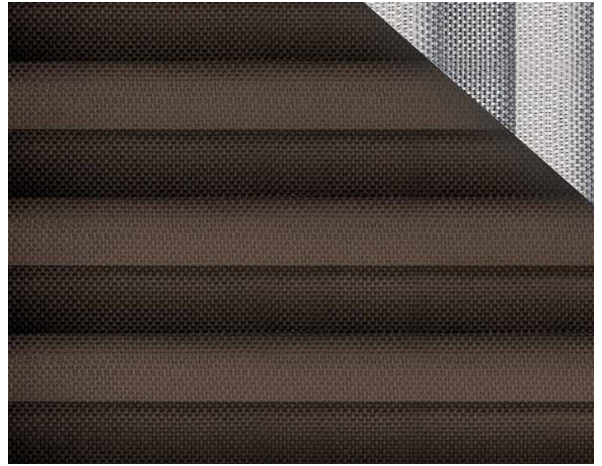

Galaxy 2 F.R. Plisse 20 mm / Ref. TP/3725/25

EIGENSCHAFTEN

Width cm	230
Thickness	0,36
Weight g/m2	170
Solar_Trasmision	6
Solar_Reflection	50
Solar_Absorption	44
Light_Transmission	4
Light_Absorption	46
GtotInt	0,43
UV_Reduction	96
Ref.	TP/3725/25
Composition	100% PL Trevira CS
F.R. Classification	Classe 1 (I), M1 (F), B1 (D)
HealthCertification	OEKO-TEX
Transparency	Low Transparent
Colour_fastness_ to_light	5/6
Outdoor	No
Sealable	No
adjustable	Yes
jointed	Si
IMO	No
Tone	Brown

Plissè

Galaxy 2 F.R. Plisse 20 mm / Ref. TP/3725/21

EIGENSCHAFTEN

Width cm	230
Thickness	0,36
Weight g/m2	170
Solar_Trasmision	11
Solar_Reflection	50
Solar_Absorption	39
Light_Transmission	11
Light_Absorption	49
GtotInt	0,44
UV_Reduction	89
Ref.	TP/3725/21
Composition	100% PL Trevira CS
F.R. Classification	Classe 1 (I), M1 (F), B1 (D)
HealthCertification	OEKO-TEX
Transparency	Low Transparent
Colour_fastness_ to_light	5/6
Outdoor	No
Sealable	No
adjustable	Yes
jointed	Si
IMO	No
Tone	Grey/Black

Plissé

Galaxy 2 F.R. Plisse 20 mm / Ref. TP/3725/22

EIGENSCHAFTEN

Width cm	230
Thickness	0,36
Weight g/m2	170
Solar_Trasmision	9
Solar_Reflection	49
Solar_Absorption	42
Light_Transmission	7
Light_Absorption	47
GtotInt	0,44
UV_Reduction	93
Ref.	TP/3725/22
Composition	100% PL Trevira CS
F.R. Classification	Classe 1 (I), M1 (F), B1 (D)
HealthCertification	OEKO-TEX
Transparency	Low Transparent
Colour_fastness_to_light	5/6
Outdoor	No
Sealable	No
adjustable	Yes
jointed	Si
IMO	No
Tone	Grey/Black

Plissè

Galaxy 2 F.R. Plisse 20 mm / Ref. TP/3725/23

EIGENSCHAFTEN

Width cm	230
Thickness	0,36
Weight g/m2	170
Solar_Trasmision	8
Solar_Reflection	48
Solar_Absorption	44
Light_Transmission	5
Light_Absorption	44
GtotInt	0,45
UV_Reduction	95
Ref.	TP/3725/23
Composition	100% PL Trevira CS
F.R. Classification	Classe 1 (I), M1 (F), B1 (D)
HealthCertification	OEKO-TEX
Transparency	Low Transparent
Colour_fastness_ to_light	5/6
Outdoor	No
Sealable	No
adjustable	Yes
jointed	Si
IMO	No
Tone	Grey/Black