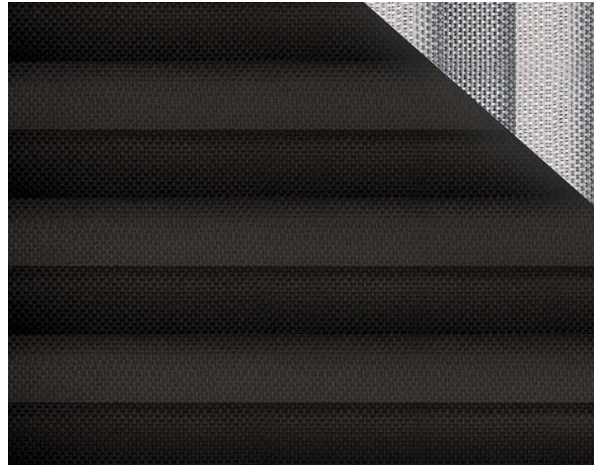

Galaxy 2 F.R. Plisse 20 mm / Ref. TP/3725/26

EIGENSCHAFTEN

Width cm	230
Thickness	0,36
Weight g/m2	170
Solar_Trasmision	6
Solar_Reflection	49
Solar_Absorption	45
Light_Transmission	4
Light_Absorption	44
GtotInt	0,44
UV_Reduction	96
Ref.	TP/3725/26
Composition	100% PL Trevira CS
F.R. Classification	Classe 1 (I), M1 (F), B1 (D)
HealthCertification	OEKO-TEX
Transparency	Low Transparent
Colour_fastness_ to_light	5/6
Outdoor	No
Sealable	No
adjustable	Yes
jointed	Si
IMO	No
Tone	Grey/Black