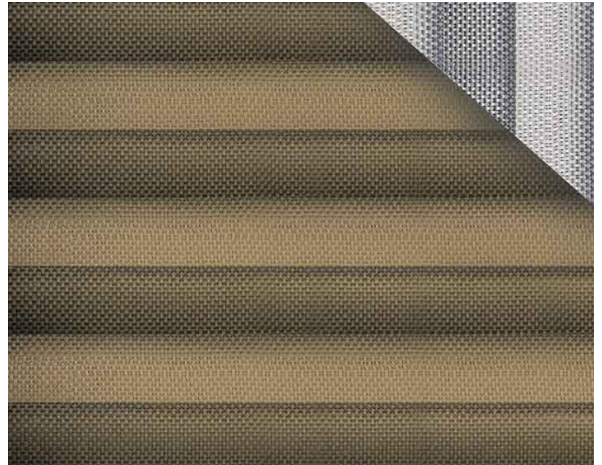

Plissé

Galaxy 2 F.R. Plisse 20 mm / Ref. TP/3725/24

EIGENSCHAFTEN

Width cm	230
Thickness	0,36
Weight g/m2	170
Solar_Trasmision	8
Solar_Reflection	50
Solar_Absorption	42
Light_Transmission	6
Light_Absorption	48
GtotInt	0,43
UV_Reduction	94
Ref.	TP/3725/24
Composition	100% PL Trevira CS
F.R. Classification	Classe 1 (I), M1 (F), B1 (D)
HealthCertification	OEKO-TEX
Transparency	Low Transparent
Colour_fastness_ to_light	5/6
Outdoor	No
Sealable	No
adjustable	Yes
jointed	Si
IMO	No
Tone	Beige