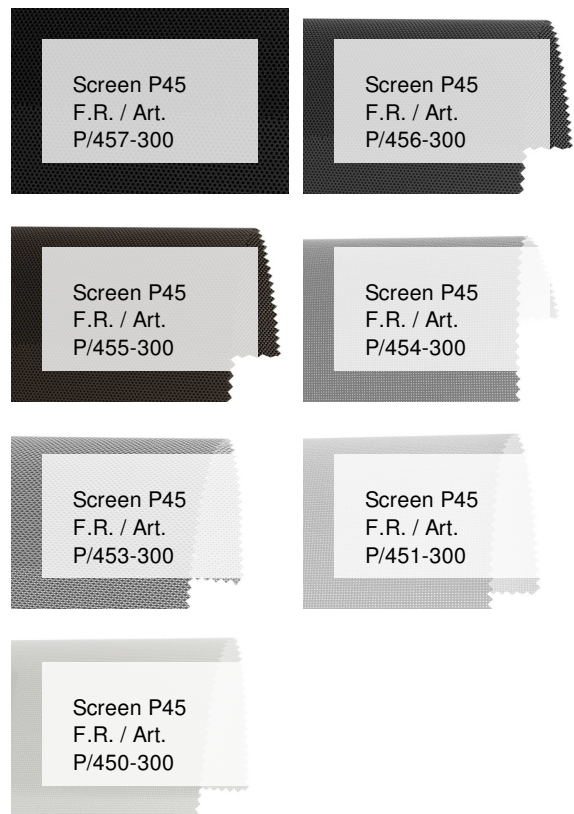

Screen P45 F.R. / Art. P/452-300

ХАРАКТЕРИСТИКИ

Width cm	300
Thickness	0,55
Weight g/m2	400
Openess_Factor	5
Solar_Trasmission	23
Solar_Reflection	54
Solar_Absorption	23
Light_Transmission	20
Light_Absorption	25
GtotInt	0,37
UV_Reduction	93
Ref.	P/452-300
Composition	30% PL 70% PVC
F.R. Classification	Classe 1 (I), B1 (D), NFPA 701 (US), BS (GB)
HealthCertification	FUNGISTATIC, GREENGUARD GOLD, OEKO-TEX, REACH
Transparency	Low Transparent
Colour_fastness_to_light	7/8
Outdoor	Outdoor
Sealable	Heat
adjustable	Yes
jointed	Si
IMO	No
Tone	Beige
Warp_daN5cm	130
Weft_daN5cm	120

ДРУГИЕ ЦВЕТА

Rullo

Verticali

Panels

Lucernari

Garden