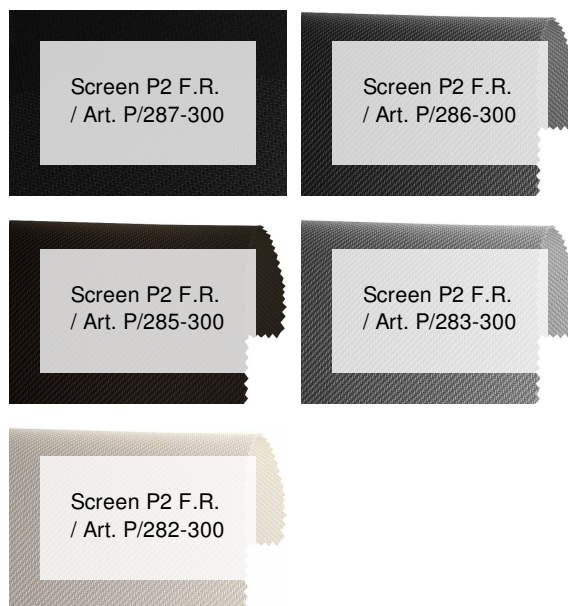

ДРУГИЕ ЦВЕТА

Rullo

Panels

Lucernari

Garden