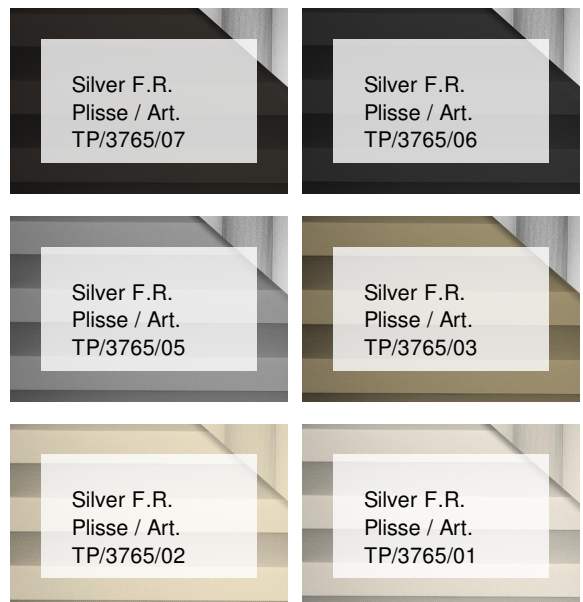

ДРУГИЕ ЦВЕТА