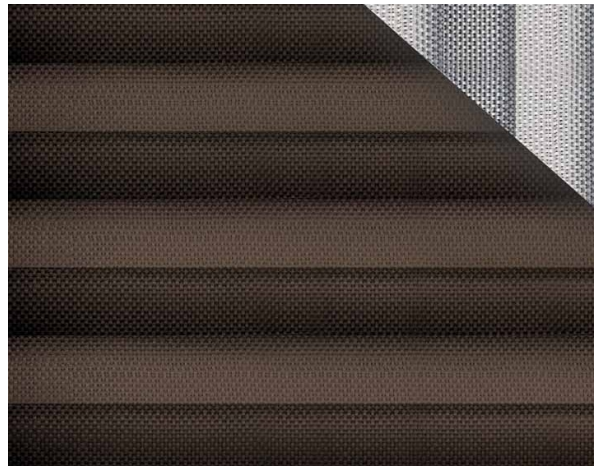

# Galaxy 2 F.R. Plisse 20 mm / Art. TP/3725/25

## ХАРАКТЕРИСТИКИ

Width cm	230
Thickness	0,36
Weight g/m2	170
Solar_Trasmission	6
Solar_Reflection	50
Solar_Absorption	44
Light_Transmission	4
Light_Absorption	46
GtotInt	0,43
UV_Reduction	96
Ref.	TP/3725/25
Composition	100% PL Trevira CS
F.R. Classification	Classe 1 (I), M1 (F), B1 (D)
HealthCertification	OEKO-TEX
Transparency	Low Transparent
Colour_fastness_to_light	5/6
Outdoor	No
Sealable	No
adjustable	Yes
jointed	Si
IMO	No
Tone	Brown