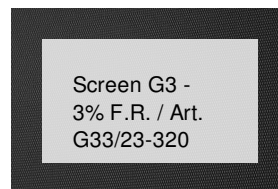

ДРУГИЕ ЦВЕТА

Rullo

Lucernari

Garden