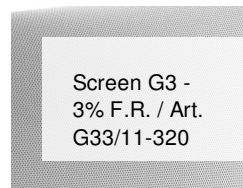

ДРУГИЕ ЦВЕТА

Rullo

Lucernari

Garden