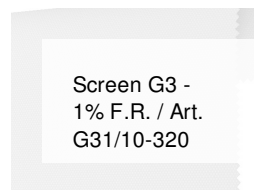

ДРУГИЕ ЦВЕТА