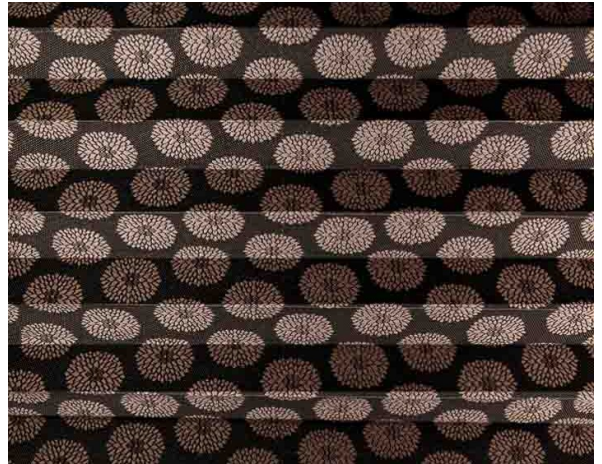

## Soffio Plisse / Ref. TP/3767/103

### RECURSOS

Width cm	240
Thickness	0,45
Weight g/m2	120
Solar_Trasmission	23
Solar_Reflection	12
Solar_Absorption	65
Light_Transmission	19
Light_Absorption	18
GtotInt	0,45
Ref.	TP/3767/103
Composition	100% PL
HealthCertification	OEKO-TEX
Transparency	Low Transparent
Colour_fastness_to_light	6/7
Outdoor	No
Sealable	No
adjustable	Yes
jointed	Si
IMO	No
Tone	Beige

### OUTRAS CORES

Plissè