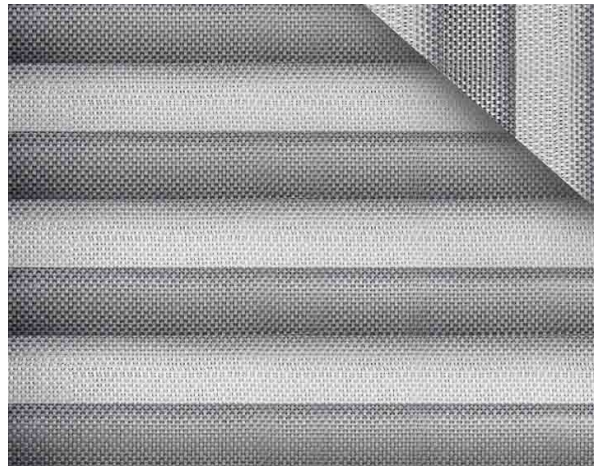

# Galaxy 2 F.R. Plisse 20 mm / Ref. TP/3725/21

## RECURSOS

Width cm	230
Thickness	0,36
Weight g/m2	170
Solar_Trasmission	11
Solar_Reflection	50
Solar_Absorption	39
Light_Transmission	11
Light_Absorption	49
GtotInt	0,44
UV_Reduction	89
Ref.	TP/3725/21
Composition	100% PL Trevira CS
F.R. Classification	Classe 1 (I), M1 (F), B1 (D)
HealthCertification	OEKO-TEX
Transparency	Low Transparent
Colour_fastness_to_light	5/6
Outdoor	No
Sealable	No
adjustable	Yes
jointed	Si
IMO	No
Tone	Grey/Black