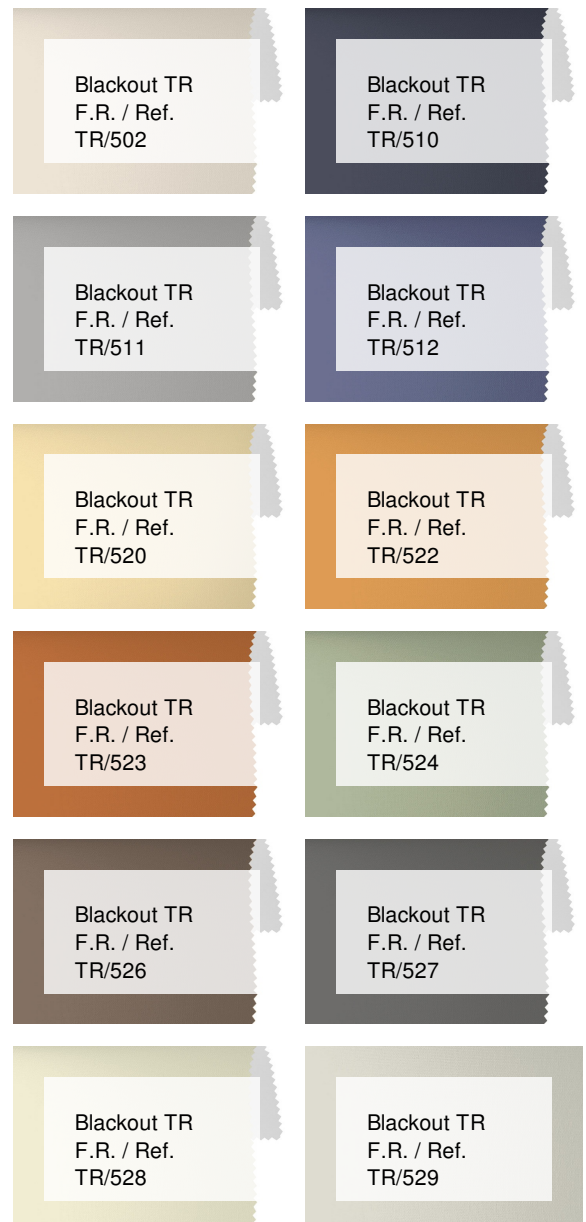

Blackout TR F.R. / Ref.

TR/532

RECURSOS

Width cm	240
Thickness	0,38
Weight g/m2	340
Solar_Reflection	71
Solar_Absorption	29
Light_Absorption	83
GtotInt	0,33
UV_Reduction	100
Ref.	TR/532
Composition	35% PL 65% RA
F.R. Classification	Classe 1 (I), M1 (F), B1 (D)
HealthCertification	OEKO-TEX
Transparency	Blackout
Colour_fastness_to_light	5/6
Outdoor	No
Sealable	Heat
adjustable	No
jointed	No
IMO	No
Tone	Blue

Rullo

Lucernari

OUTRAS CORES

Blackout TR
F.R. / Ref.
TR/530

Blackout TR
F.R. / Ref.
TR/531

Blackout TR
F.R. / Ref.
TR/501