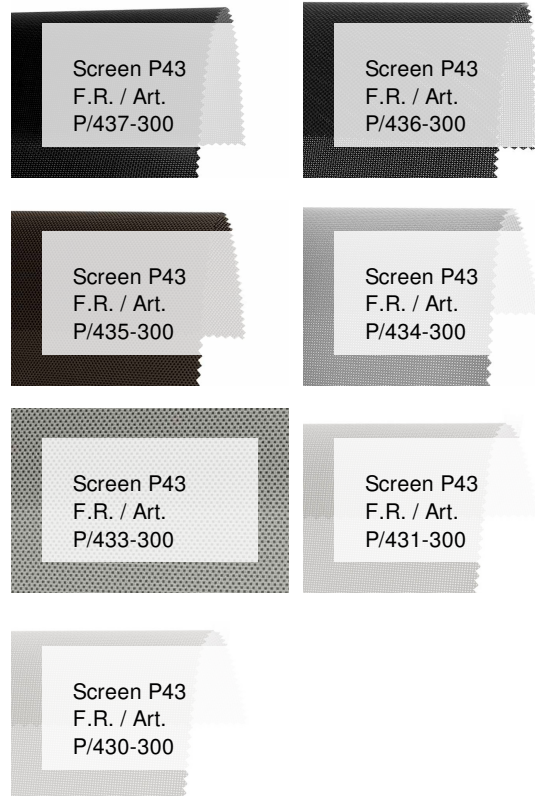

Screen P43 F.R. / Art. P/432-300

KENMERKEN

Width cm	300
Thickness	0,56
Weight g/m2	440
Openess_Factorv	3
Solar_Trasmission	17
Solar_Reflection	58
Solar_Absorption	25
Light_Transmission	14
Light_Absorption	47
GtotInt	0,35
UV_Reduction	96
Ref.	P/432-300
Composition	30% PL 70% PVC
F.R. Classification	Classe 1 (I), B1 (D), NFPA 701 (US), BS (GB) M2 (FR)
HealthCertification	FUNGISTATIC, GREENGUARD GOLD, OEKO-TEX, REACH
Transparency	Low Transparent
Colour_fastness_to_light	8
Outdoor	Outdoor
Sealable	Heat
adjustable	Yes
jointed	Si
IMO	No
Tone	Beige
Warp_daN5cm	140
Weft_daN5cm	140

ANDERE KLEUREN

Rullo

Verticali

Panels

Lucernari

Garden