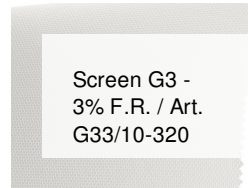

ANDERE KLEUREN