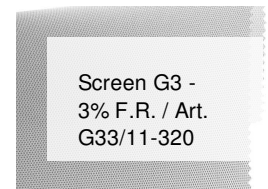

ANDERE KLEUREN