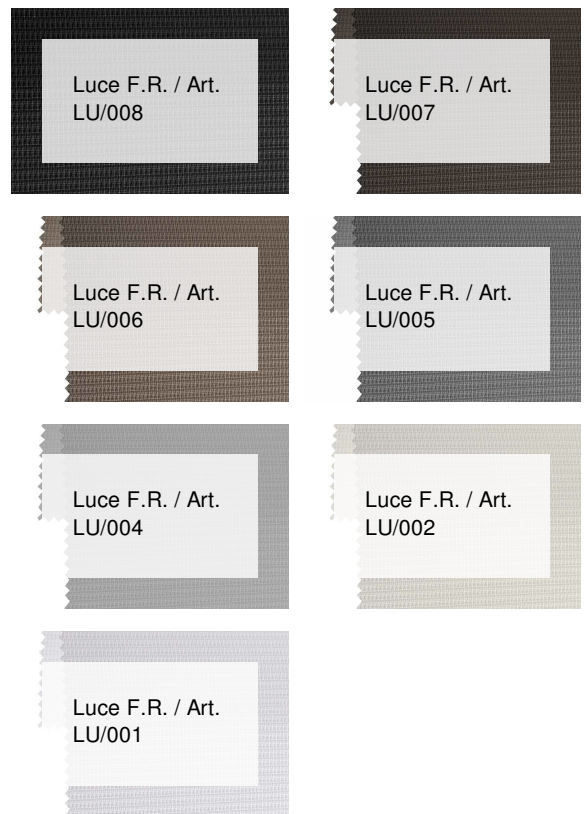

Luce F.R. / Art. LU/003

KENMERKEN

Width cm	300
Thickness	0,3
Weight g/m2	150
Openess_Factorv	6
Solar_Trasmission	37
Solar_Reflection	49
Solar_Absorption	14
Light_Transmission	34
Light_Absorption	50
GtotInt	0,45
UV_Reduction	87
Ref.	LU/003
Composition	100% PL Trevira CS
F.R. Classification	Classe 1 (I),M1(F),B1(D),BS(GB),NFPA 701(US), EN13772 Class 1(EU)
HealthCertification	OEKO-TEX
Transparency	Low Transparent
Colour_fastness_ to_light	5/6
Outdoor	No
Sealable	No
adjustable	No
jointed	No
IMO	IMO
Tone	Beige

ANDERE KLEUREN

Rullo

Verticali

Panels