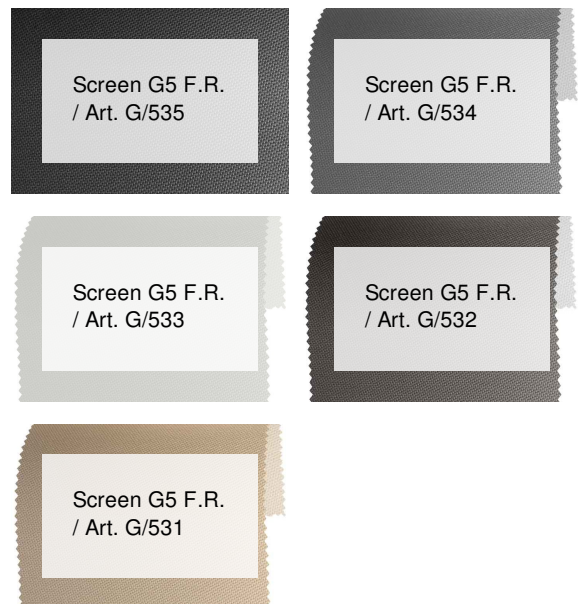

## Screen G5 F.R. / Art. G/530

### CARACTÉRISTIQUES

Width cm	250
Thickness	0,6
Weight g/m2	425
Openess_Factor	3
Solar_Trasmission	22
Solar_Reflection	66
Solar_Absorption	12
Light_Transmission	21
GtotInt	0,3
UV_Reduction	96
Ref.	G/530
Composition	36% FV 64% PVC
F.R. Classification	Euroclass C-s3-d0(EU), Classe 1 (I), M1(F),B1(D)BS(GB),NFPA 701 (US), IMO
HealthCertification	ANTIBACTERIAL, GREENGUARD GOLD, REACH
Transparency	Low Transparent
Colour_fastness_to_light	7/8
Outdoor	No
Sealable	Heat
adjustable	No
jointed	No
IMO	IMO
Tone	White
Warp_daN5cm	160
Weft_daN5cm	160

### AUTRES COLORIS

Rullo

Lucernari

Garden