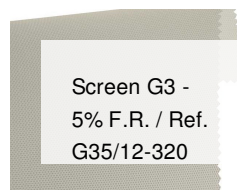

ANDERE FARBEN