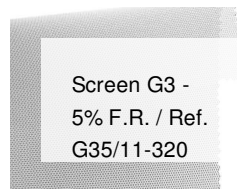

ANDERE FARBEN