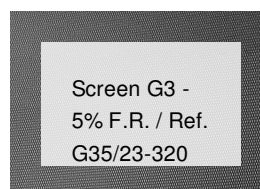

ANDERE FARBEN