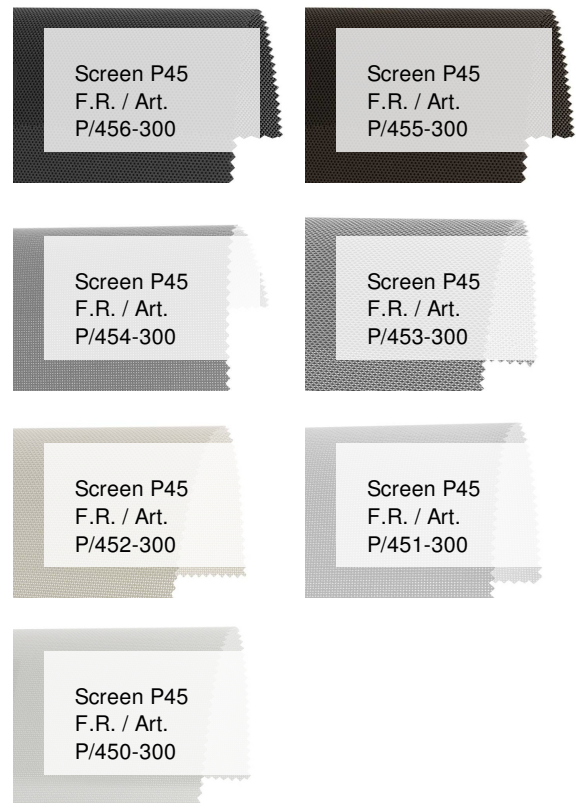

## Screen P45 F.R. / Art. P/457-300

### CARACTERISTICAS

Width cm	300
Thickness	0,55
Weight g/m2	400
Openess_Factor	5
Solar_Trasmission	4
Solar_Reflection	3
Solar_Absorption	93
Light_Transmission	6
Light_Absorption	6
GtotInt	0,61
UV_Reduction	93
Ref.	P/457-300
Composition	30% PL 70% PVC
F.R. Classification	Classe 1 (I), B1 (D), NFPA 701 (US), BS (GB)
HealthCertification	FUNGISTATIC, GREENGUARD GOLD, OEKO-TEX, REACH
Transparency	Low Transparent
Colour_fastness_to_light	7/8
Outdoor	Outdoor
Sealable	Heat
adjustable	Yes
jointed	Si
IMO	No
Tone	Grey/Black
Warp_daN5cm	130
Weft_daN5cm	120

### OTROS COLORES

Rullo

Verticali

Panels

Lucernari

Garden