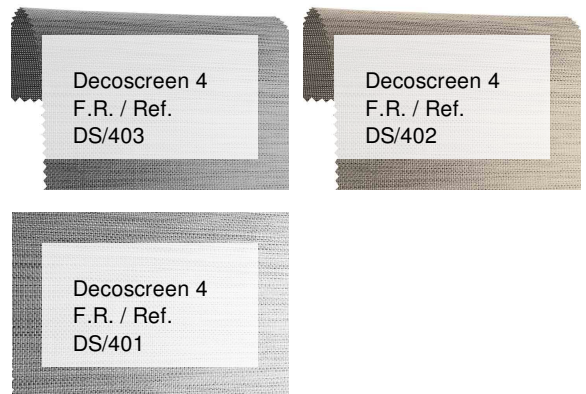

Decoscreen 4 F.R. / Ref. DS/404

CHARACTERISTICS

Width cm	250
Thickness	0,35
Weight g/m2	385
Openess_Factor	5
Solar_Trasmission	11
Solar_Reflection	18
Solar_Absorption	71
Light_Transmission	11
Light_Absorption	13
GtotInt	0,46
UV_Reduction	90
Ref.	DS/404
Composition	36% FV 64% PVC
F.R. Classification	Euroclass C-s3-d0(EU), Classe 1 (I), M1(F),B1(D)BS(GB),NFPA 701 (US)
HealthCertification	GREENGUARD, OEKO-TEX
Transparency	Low Transparent
Colour_fastness_to_light	7
Outdoor	No
Sealable	Heat
adjustable	No
jointed	No
IMO	No
Tone	Beige
Warp_daN5cm	160
Weft_daN5cm	160

OTHER COLORS

Rullo

Panels

Garden