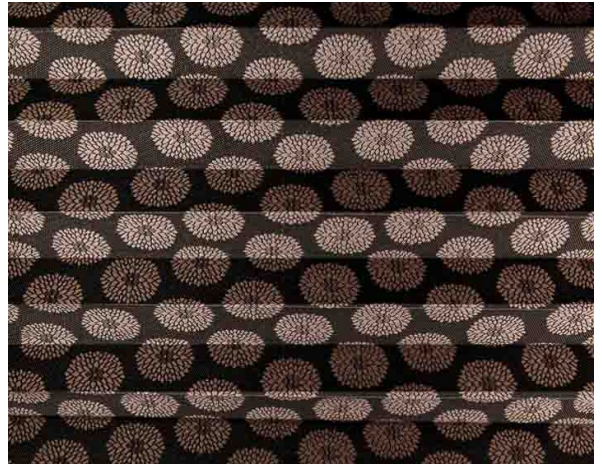

## Soffio Plisse / Ref. TP/3767/103

### CHARACTERISTICS

Width cm	240
Thickness	0,45
Weight g/m2	120
Solar_Trasmission	23
Solar_Reflection	12
Solar_Absorption	65
Light_Transmission	19
Light_Absorption	18
GtotInt	0,45
Ref.	TP/3767/103
Composition	100% PL
HealthCertification	OEKO-TEX
Transparency	Low Transparent
Colour_fastness_to_light	6/7
Outdoor	No
Sealable	No
adjustable	Yes
jointed	Si
IMO	No
Tone	Beige

### OTHER COLORS

Plissé