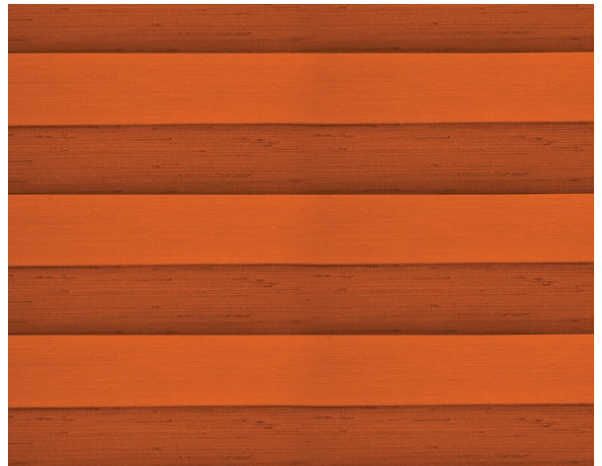

Panorama Plisse / Ref.

TP/3760/07

CHARACTERISTICS

Width cm	230
Thickness	0,3
Weight g/m2	110
Solar_Trasmission	40
Solar_Reflection	34
Solar_Absorption	26
Light_Transmission	26
Light_Absorption	19
GtotInt	0,53
UV_Reduction	79
Ref.	TP/3760/07
Composition	100% PL
HealthCertification	No
Transparency	Transparent
Colour_fastness_to_light	5/6
Outdoor	No
Sealable	No
adjustable	Yes
jointed	Si
IMO	No
Tone	Orange

Plissè

OTHER COLORS