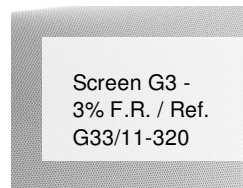

OTHER COLORS

Rullo

Lucernari

Garden