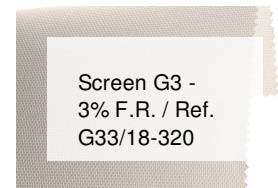

OTHER COLORS

Rullo

Lucernari

Garden