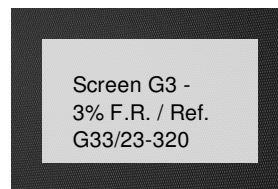

OTHER COLORS

Rullo

Lucernari

Garden