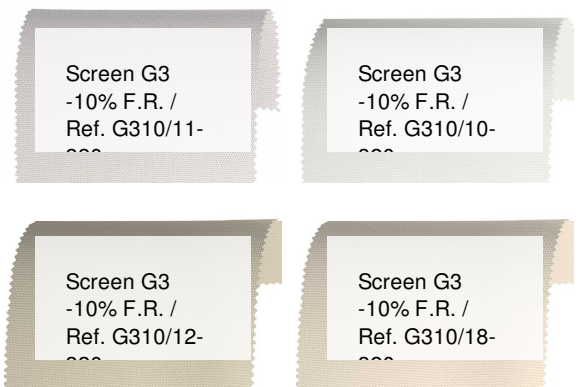

Screen G3 -10% F.R. / Ref. G310-23-320

CHARACTERISTICS

Width cm	320
Thickness	0,42
Weight g/m2	340
Openess_Factor	10
Solar_Trasmission	11
Solar_Reflection	9
Solar_Absorption	80
Light_Transmission	10
GtotInt	0,54
UV_Reduction	90
Ref.	G310-23-320
Composition	36%FV 64%PVC
F.R. Classification	Euroclass C-s3-d0(EU), Classe 1 (I), M1(F),B1(D)BS(GB),NFPA 701 (US), IMO
HealthCertification	ANTIBACTERIAL, GREENGUARD GOLD, REACH
Transparency	Low Transparent
Colour_fastness_to_light	7/8
Outdoor	No
Sealable	Heat
adjustable	Yes
jointed	Si
IMO	IMO
Tone	Grey/Black
Warp_daN5cm	140
Weft_daN5cm	110

OTHER COLORS

Rullo

Lucernari

Garden