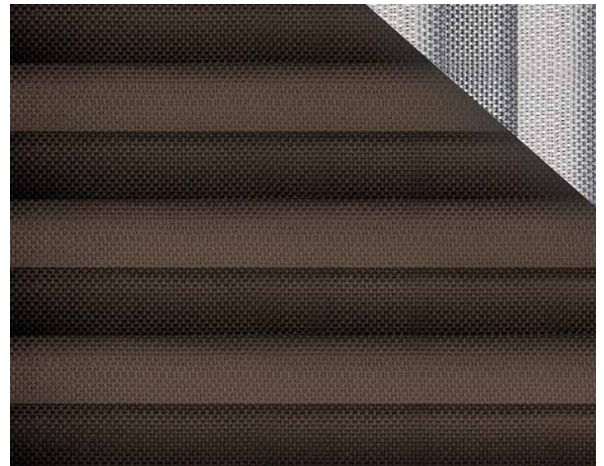

# Galaxy 2 F.R. Plisse 20 mm / Ref. TP/3725/25

## EIGENSCHAFTEN

Width cm	230
Thickness	0,36
Weight g/m2	170
Solar_Trasmission	6
Solar_Reflection	50
Solar_Absorption	44
Light_Transmission	4
Light_Absorption	46
GtotInt	0,43
UV_Reduction	96
Ref.	TP/3725/25
Composition	100% PL Trevira CS
F.R. Classification	Classe 1 (I), M1 (F), B1 (D)
HealthCertification	OEKO-TEX
Transparency	Low Transparent
Colour_fastness_to_light	5/6
Outdoor	No
Sealable	No
adjustable	Yes
jointed	Si
IMO	No
Tone	Brown

## ANDERE FARBEN

Plissè