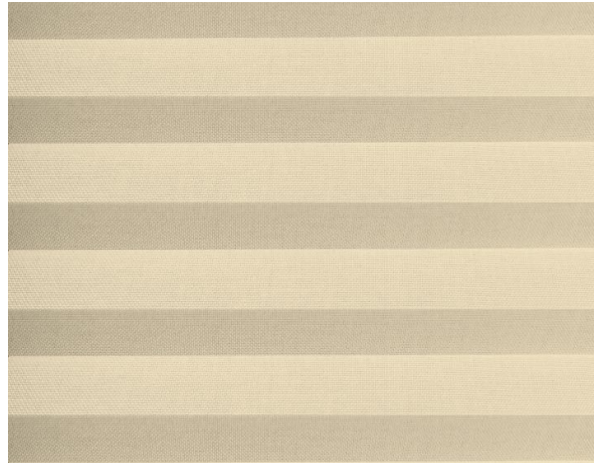

Terra F.R. Plisse / Art.

TP/3775/02

ХАРАКТЕРИСТИКИ

Width cm	225
Thickness	0,35
Weight g/m2	135
Solar_Trasmission	51
Solar_Reflection	42
Solar_Absorption	7
Light_Transmission	52
Light_Absorption	45
GtotInt	0,45
UV_Reduction	55
Ref.	TP/3775/02
Composition	100% PL Trevira CS
F.R. Classification	M1(F),B1(D)
HealthCertification	OEKO-TEX
Transparency	Low Transparent
Colour_fastness_to_light	5
Outdoor	No
Sealable	No
adjustable	Yes
jointed	Si
IMO	No
Tone	Natural

Plissé