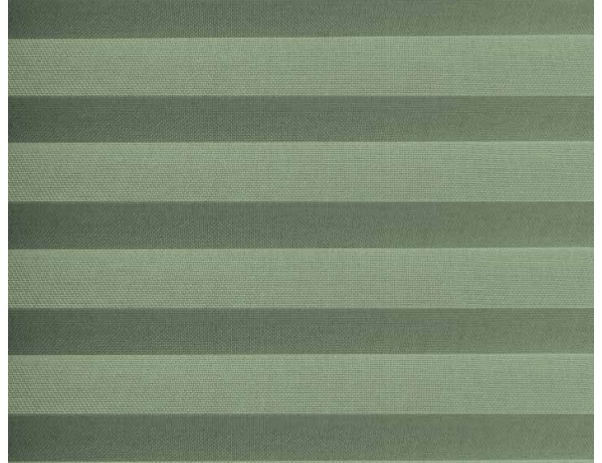

Plissé

Terra F.R. Plisse / Art.

TP/3775/07

ХАРАКТЕРИСТИКИ

Width cm	225
Thickness	0,35
Weight g/m2	135
Solar_Trasmission	41
Solar_Reflection	34
Solar_Absorption	25
Light_Transmission	41
Light_Absorption	37
GtotInt	0,45
UV_Reduction	65
Ref.	TP/3775/07
Composition	100% PL Trevira CS
F.R. Classification	M1(F),B1(D)
HealthCertification	OEKO-TEX
Transparency	Low Transparent
Colour_fastness_to_light	5
Outdoor	No
Sealable	No
adjustable	Yes
jointed	Si
IMO	No
Tone	Green