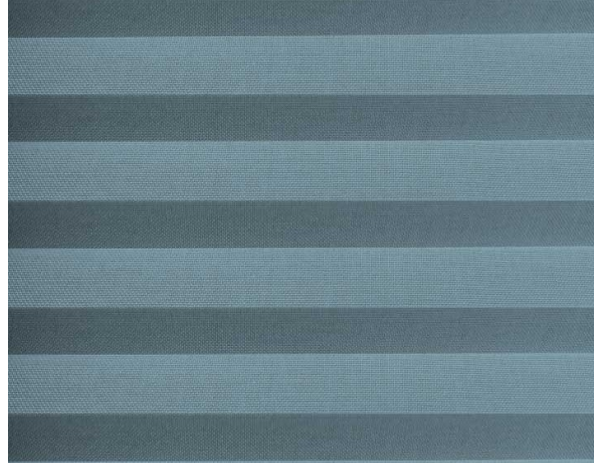

Terra F.R. Plisse / Art.

TP/3775/06

ХАРАКТЕРИСТИКИ

Width cm	225
Thickness	0,35
Weight g/m2	135
Solar_Trasmission	41
Solar_Reflection	34
Solar_Absorption	25
Light_Transmission	37
Light_Absorption	31
GtotInt	0,45
UV_Reduction	62
Ref.	TP/3775/06
Composition	100% PL Trevira CS
F.R. Classification	M1(F),B1(D)
HealthCertification	OEKO-TEX
Transparency	Low Transparent
Colour_fastness_to_light	5
Outdoor	No
Sealable	No
adjustable	Yes
jointed	Si
IMO	No
Tone	Blue