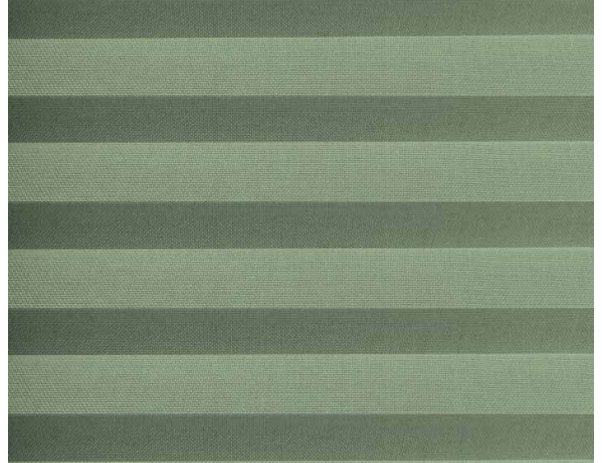

Plissé

Terra F.R. Plisse / Art.

TP/3775/07

ХАРАКТЕРИСТИКИ

Width cm	225
Thickness	0,35
Weight g/m2	135
Solar_Trasmision	41
Solar_Reflection	34
Solar_Absorption	25
Light_Transmission	41
Light_Absorption	37
GtotInt	0,45
UV_Reduction	65
Ref.	TP/3775/07
Composition	100% PL Trevira CS
F.R. Classification	M1(F),B1(D)
HealthCertification	OEKO-TEX
Transparency	Low Transparent
Colour_fastness_to_light	5
Outdoor	No
Sealable	No
adjustable	Yes
jointed	Si
IMO	No
Tone	Green