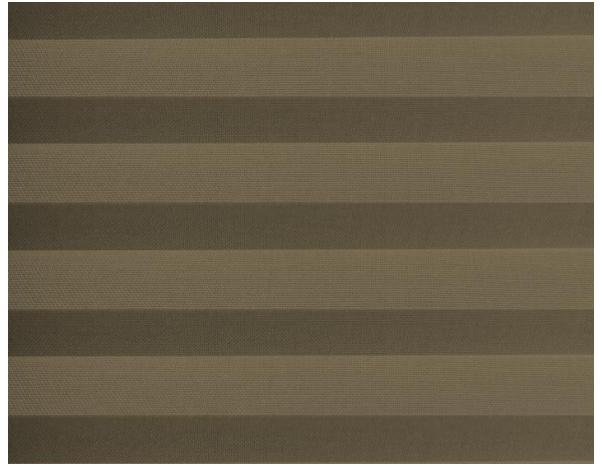

Terra F.R. Plisse / Art.

TP/3775/03

ХАРАКТЕРИСТИКИ

Width cm	225
Thickness	0,35
Weight g/m2	135
Solar_Trasmission	45
Solar_Reflection	41
Solar_Absorption	14
Light_Transmission	40
Light_Absorption	35
GtotInt	0,45
UV_Reduction	66
Ref.	TP/3775/03
Composition	100% PL Trevira CS
F.R. Classification	M1(F),B1(D)
HealthCertification	OEKO-TEX
Transparency	Low Transparent
Colour_fastness_to_light	5
Outdoor	No
Sealable	No
adjustable	Yes
jointed	Si
IMO	No
Tone	Beige

Plissè

Terra F.R. Plisse / Art.

TP/3775/04

ХАРАКТЕРИСТИКИ

Width cm	225
Thickness	0,35
Weight g/m2	135
Solar_Trasmission	39
Solar_Reflection	35
Solar_Absorption	26
Light_Transmission	29
Light_Absorption	23
GtotInt	0,45
UV_Reduction	73
Ref.	TP/3775/04
Composition	100% PL Trevira CS
F.R. Classification	M1(F),B1(D)
HealthCertification	OEKO-TEX
Transparency	Low Transparent
Colour_fastness_to_light	5
Outdoor	No
Sealable	No
adjustable	Yes
jointed	Si
IMO	No
Tone	Brown

Plissé

Terra F.R. Plisse / Art.

TP/3775/05

ХАРАКТЕРИСТИКИ

Width cm	225
Thickness	0,35
Weight g/m2	135
Solar_Trasmision	41
Solar_Reflection	34
Solar_Absorption	25
Light_Transmission	31
Light_Absorption	21
GtotInt	0,45
UV_Reduction	70
Ref.	TP/3775/05
Composition	100% PL Trevira CS
F.R. Classification	M1(F),B1(D)
HealthCertification	OEKO-TEX
Transparency	Low Transparent
Colour_fastness_to_light	5
Outdoor	No
Sealable	No
adjustable	Yes
jointed	Si
IMO	No
Tone	Grey/Black