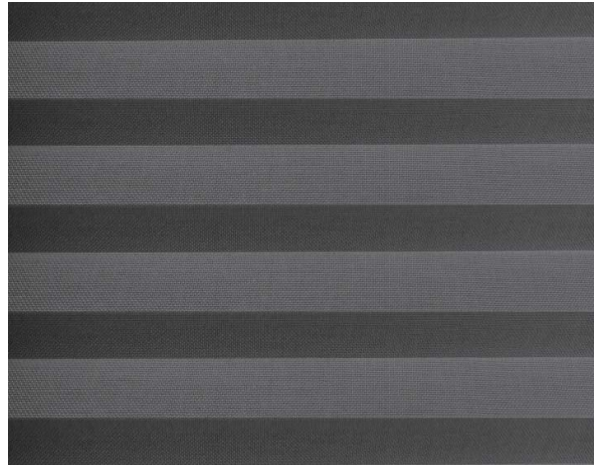

Terra F.R. Plisse / Art.

TP/3775/03

ХАРАКТЕРИСТИКИ

Width cm	225
Thickness	0,35
Weight g/m2	135
Solar_Trasmission	45
Solar_Reflection	41
Solar_Absorption	14
Light_Transmission	40
Light_Absorption	35
GtotInt	0,45
UV_Reduction	66
Ref.	TP/3775/03
Composition	100% PL Trevira CS
F.R. Classification	M1(F),B1(D)
HealthCertification	OEKO-TEX
Transparency	Low Transparent
Colour_fastness_to_light	5
Outdoor	No
Sealable	No
adjustable	Yes
jointed	Si
IMO	No
Tone	Beige

Plissé

Terra F.R. Plisse / Art.

TP/3775/05

ХАРАКТЕРИСТИКИ

Width cm	225
Thickness	0,35
Weight g/m2	135
Solar_Trasmision	41
Solar_Reflection	34
Solar_Absorption	25
Light_Transmission	31
Light_Absorption	21
GtotInt	0,45
UV_Reduction	70
Ref.	TP/3775/05
Composition	100% PL Trevira CS
F.R. Classification	M1(F),B1(D)
HealthCertification	OEKO-TEX
Transparency	Low Transparent
Colour_fastness_to_light	5
Outdoor	No
Sealable	No
adjustable	Yes
jointed	Si
IMO	No
Tone	Grey/Black