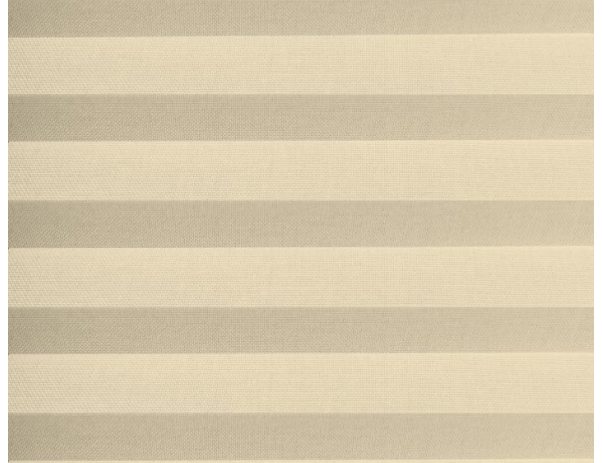

Plissé

Terra F.R. Plisse / Art.

TP/3775/02

ХАРАКТЕРИСТИКИ

Width cm	225
Thickness	0,35
Weight g/m2	135
Solar_Trasmission	51
Solar_Reflection	42
Solar_Absorption	7
Light_Transmission	52
Light_Absorption	45
GtotInt	0,45
UV_Reduction	55
Ref.	TP/3775/02
Composition	100% PL Trevira CS
F.R. Classification	M1(F),B1(D)
HealthCertification	OEKO-TEX
Transparency	Low Transparent
Colour_fastness_to_light	5
Outdoor	No
Sealable	No
adjustable	Yes
jointed	Si
IMO	No
Tone	Natural