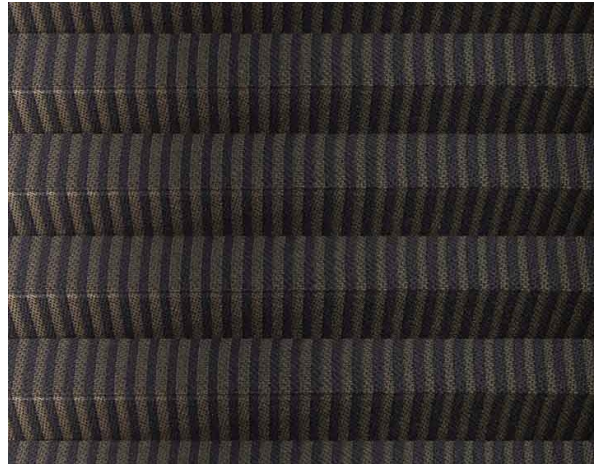

Spiga Plisse / Art. TP/3767/73

ХАРАКТЕРИСТИКИ

Width cm	225
Thickness	0,37
Weight g/m2	112
Solar_Trasmission	24
Solar_Reflection	9
Solar_Absorption	67
Light_Transmission	2
Light_Absorption	6
GtotInt	0,45
UV_Reduction	99
Ref.	TP/3767/73
Composition	100% PL
HealthCertification	OEKO-TEX
Transparency	Low Transparent
Colour_fastness_to_light	5/7
Outdoor	No
Sealable	No
adjustable	Yes
jointed	Si
IMO	No
Tone	Brown

Plissè

Spiga Plisse / Art. TP/3767/71

ХАРАКТЕРИСТИКИ

Width cm	225
Thickness	0,37
Weight g/m2	112
Solar_Trasmision	12
Solar_Reflection	47
Solar_Absorption	41
Light_Transmission	37
Light_Absorption	53
GtotInt	0,45
UV_Reduction	80
Ref.	TP/3767/71
Composition	100% PL
HealthCertification	OEKO-TEX
Transparency	Low Transparent
Colour_fastness_to_light	5/7
Outdoor	No
Sealable	No
adjustable	Yes
jointed	Si
IMO	No
Tone	White

Plissé

Spiga Plisse / Art. TP/3767/72

ХАРАКТЕРИСТИКИ

Width cm	225
Thickness	0,37
Weight g/m2	112
Solar_Trasmision	18
Solar_Reflection	29
Solar_Absorption	53
Light_Transmission	35
Light_Absorption	49
GtotInt	0,45
UV_Reduction	82
Ref.	TP/3767/72
Composition	100% PL
HealthCertification	OEKO-TEX
Transparency	Low Transparent
Colour_fastness_to_light	5/7
Outdoor	No
Sealable	No
adjustable	Yes
jointed	Si
IMO	No
Tone	Beige