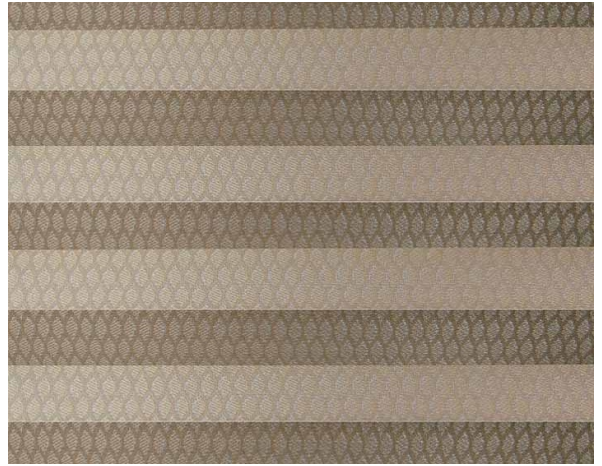

Miele Plisse / Art. TP/3767/82

ХАРАКТЕРИСТИКИ

Width cm	240
Thickness	0,45
Weight g/m2	120
Solar_Trasmission	26
Solar_Reflection	29
Solar_Absorption	45
Light_Transmission	22
Light_Absorption	37
GtotInt	0,45
Ref.	TP/3767/82
Composition	100% PL
HealthCertification	OEKO-TEX
Transparency	Low Transparent
Colour_fastness_to_light	6/7
Outdoor	No
Sealable	No
adjustable	Yes
jointed	Si
IMO	No
Tone	Beige

Plissè

Miele Plisse / Art. TP/3767/83

ХАРАКТЕРИСТИКИ

Width cm	240
Thickness	0,45
Weight g/m2	120
Solar_Trasmission	12
Solar_Reflection	9
Solar_Absorption	79
Light_Transmission	5
Light_Absorption	18
GtotInt	0,45
Ref.	TP/3767/83
Composition	100% PL
HealthCertification	OEKO-TEX
Transparency	Low Transparent
Colour_fastness_to_light	6/7
Outdoor	No
Sealable	No
adjustable	Yes
jointed	Si
IMO	No
Tone	Grey/Black

Plissè

Miele Plisse / Art. TP/3767/81

ХАРАКТЕРИСТИКИ

Width cm	240
Thickness	0,45
Weight g/m2	120
Solar_Trasmision	24
Solar_Reflection	47
Solar_Absorption	29
Light_Transmission	15
Light_Absorption	57
GtotInt	0,45
Ref.	TP/3767/81
Composition	100% PL
HealthCertification	OEKO-TEX
Transparency	Low Transparent
Colour_fastness_to_light	6/7
Outdoor	No
Sealable	No
adjustable	Yes
jointed	Si
IMO	No
Tone	White