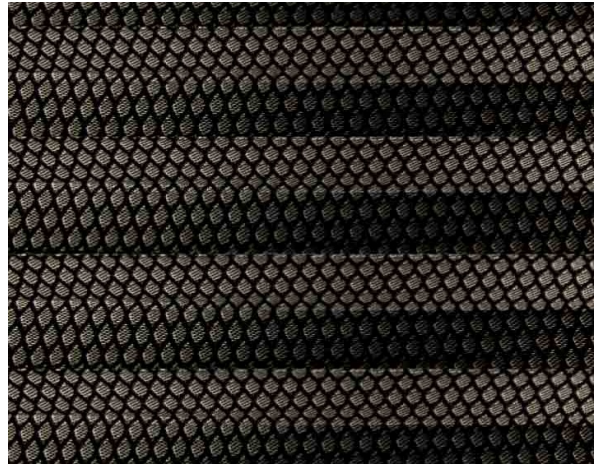

## Miele Plisse / Ref. TP/3767/83

### RECURSOS

---

Width cm	240
Thickness	0,45
Weight g/m2	120
Solar_Trasmission	12
Solar_Reflection	9
Solar_Absorption	79
Light_Transmission	5
Light_Absorption	18
GtotInt	0,45
Ref.	TP/3767/83
Composition	100% PL
HealthCertification	OEKO-TEX
Transparency	Low Transparent
Colour_fastness_to_light	6/7
Outdoor	No
Sealable	No
adjustable	Yes
jointed	Si
IMO	No
Tone	Grey/Black

### RECURSOS

---

Width cm	240
Thickness	0,45
Weight g/m2	120
Solar_Trasmision	26
Solar_Reflection	29
Solar_Absorption	45
Light_Transmission	22
Light_Absorption	37
GtotInt	0,45
Ref.	TP/3767/82
Composition	100% PL
HealthCertification	OEKO-TEX
Transparency	Low Transparent
Colour_fastness_to_light	6/7
Outdoor	No
Sealable	No
adjustable	Yes
jointed	Si
IMO	No
Tone	Beige