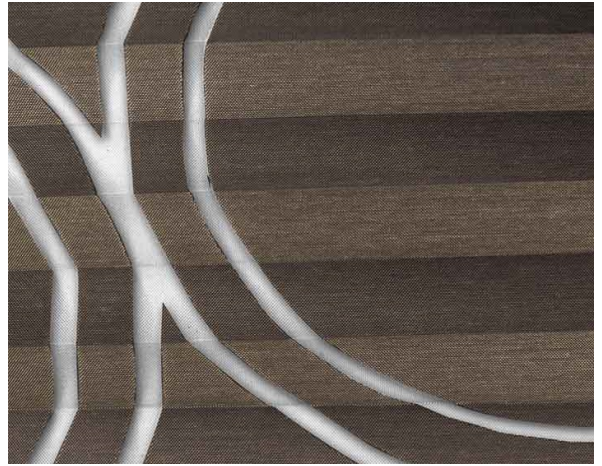

Tondo Plisse / Art. TP/3767/02

KENMERKEN

Width cm	225
Thickness	0,24
Weight g/m2	104
Solar_Trasmision	53
Solar_Reflection	36
Solar_Absorption	11
Light_Transmission	53
Light_Absorption	38
GtotInt	0,55
UV_Reduction	61
Ref.	TP/3767/02
Composition	70% PL 30% VI
HealthCertification	OEKO-TEX
Transparency	Transparent
Colour_fastness_to_light	5/7
Outdoor	No
Sealable	No
adjustable	Yes
jointed	Si
IMO	No
Tone	Brown

Plissè

Tondo Plisse / Art. TP/3767/01

KENMERKEN

Width cm	225
Thickness	0,24
Weight g/m2	104
Solar_Trasmission	58
Solar_Absorption	2
Light_Transmission	58
Light_Absorption	41
Gtotlnt	0,52
UV_Reduction	61
Ref.	TP/3767/01
Composition	70% PL 30% VI
HealthCertification	OEKO-TEX
Transparency	Transparent
Colour_fastness_to_light	5/7
Outdoor	No
Sealable	No
adjustable	Yes
jointed	Si
IMO	No
Tone	White

Plissé