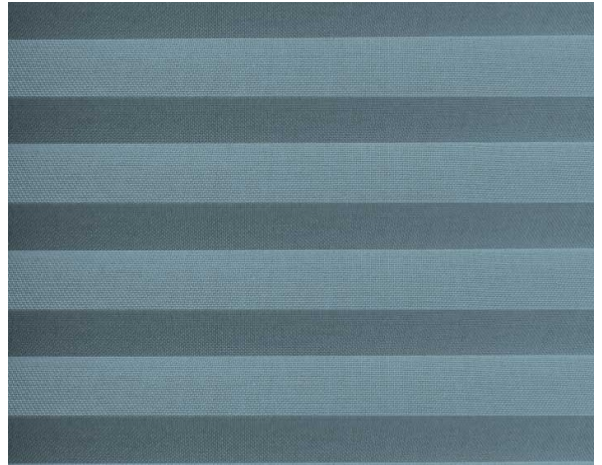

Terra F.R. Plisse / Art.

TP/3775/06

KENMERKEN

Width cm	225
Thickness	0,35
Weight g/m2	135
Solar_Trasmission	41
Solar_Reflection	34
Solar_Absorption	25
Light_Transmission	37
Light_Absorption	31
GtotInt	0,45
UV_Reduction	62
Ref.	TP/3775/06
Composition	100% PL Trevira CS
F.R. Classification	M1(F),B1(D)
HealthCertification	OEKO-TEX
Transparency	Low Transparent
Colour_fastness_to_light	5
Outdoor	No
Sealable	No
adjustable	Yes
jointed	Si
IMO	No
Tone	Blue