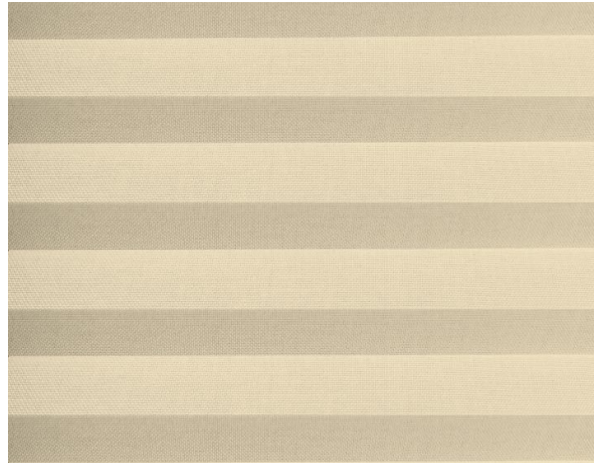

Terra F.R. Plisse / Art.

TP/3775/02

KENMERKEN

Width cm	225
Thickness	0,35
Weight g/m2	135
Solar_Trasmission	51
Solar_Reflection	42
Solar_Absorption	7
Light_Transmission	52
Light_Absorption	45
GtotInt	0,45
UV_Reduction	55
Ref.	TP/3775/02
Composition	100% PL Trevira CS
F.R. Classification	M1(F),B1(D)
HealthCertification	OEKO-TEX
Transparency	Low Transparent
Colour_fastness_to_light	5
Outdoor	No
Sealable	No
adjustable	Yes
jointed	Si
IMO	No
Tone	Natural

Plissè