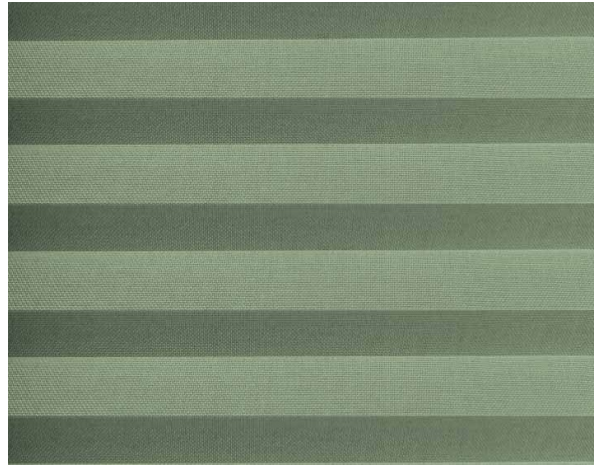

Terra F.R. Plisse / Art.

TP/3775/07

KENMERKEN

Width cm	225
Thickness	0,35
Weight g/m2	135
Solar_Trasmission	41
Solar_Reflection	34
Solar_Absorption	25
Light_Transmission	41
Light_Absorption	37
GtotInt	0,45
UV_Reduction	65
Ref.	TP/3775/07
Composition	100% PL Trevira CS
F.R. Classification	M1(F),B1(D)
HealthCertification	OEKO-TEX
Transparency	Low Transparent
Colour_fastness_to_light	5
Outdoor	No
Sealable	No
adjustable	Yes
jointed	Si
IMO	No
Tone	Green