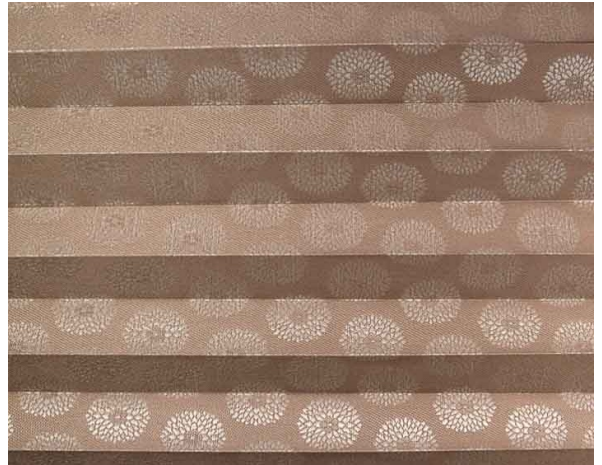

Soffio Plisse / Art. TP/3767/103

KENMERKEN

Width cm	240
Thickness	0,45
Weight g/m2	120
Solar_Trasmission	23
Solar_Reflection	12
Solar_Absorption	65
Light_Transmission	19
Light_Absorption	18
GtotInt	0,45
Ref.	TP/3767/103
Composition	100% PL
HealthCertification	OEKO-TEX
Transparency	Low Transparent
Colour_fastness_to_light	6/7
Outdoor	No
Sealable	No
adjustable	Yes
jointed	Si
IMO	No
Tone	Beige

Plissè

Soffio Plisse / Art. TP/3767/102

KENMERKEN

Width cm	240
Thickness	0,45
Weight g/m2	120
Solar_Trasmission	13
Solar_Reflection	26
Solar_Absorption	61
Light_Transmission	8
Light_Absorption	33
GtotInt	0,45
Ref.	TP/3767/102
Composition	100% PL
HealthCertification	OEKO-TEX
Transparency	Low Transparent
Colour_fastness_to_light	6/7
Outdoor	No
Sealable	No
adjustable	Yes
jointed	Si
IMO	No
Tone	Brown

Plissè

Soffio Plisse / Art. TP/3767/101

KENMERKEN

Width cm	240
Thickness	0,45
Weight g/m2	120
Solar_Trasmision	18
Solar_Reflection	56
Solar_Absorption	26
Light_Transmission	20
Light_Absorption	55
GtotInt	0,45
Ref.	TP/3767/101
Composition	100% PL
HealthCertification	OEKO-TEX
Transparency	Low Transparent
Colour_fastness_to_light	6/7
Outdoor	No
Sealable	No
adjustable	Yes
jointed	Si
IMO	No
Tone	White

Plissè