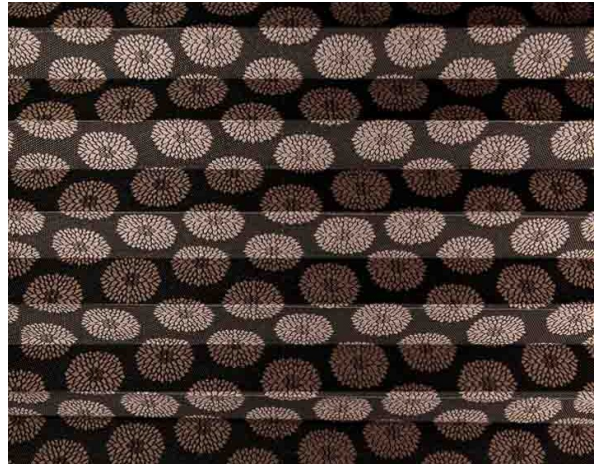

Soffio Plisse / Art. TP/3767/103

KENMERKEN

Width cm	240
Thickness	0,45
Weight g/m2	120
Solar_Trasmission	23
Solar_Reflection	12
Solar_Absorption	65
Light_Transmission	19
Light_Absorption	18
GtotInt	0,45
Ref.	TP/3767/103
Composition	100% PL
HealthCertification	OEKO-TEX
Transparency	Low Transparent
Colour_fastness_to_light	6/7
Outdoor	No
Sealable	No
adjustable	Yes
jointed	Si
IMO	No
Tone	Beige

Plissè

Soffio Plisse / Art. TP/3767/102

KENMERKEN

Width cm	240
Thickness	0,45
Weight g/m2	120
Solar_Trasmission	13
Solar_Reflection	26
Solar_Absorption	61
Light_Transmission	8
Light_Absorption	33
GtotInt	0,45
Ref.	TP/3767/102
Composition	100% PL
HealthCertification	OEKO-TEX
Transparency	Low Transparent
Colour_fastness_to_light	6/7
Outdoor	No
Sealable	No
adjustable	Yes
jointed	Si
IMO	No
Tone	Brown

Plissè

Soffio Plisse / Art. TP/3767/101

KENMERKEN

Width cm	240
Thickness	0,45
Weight g/m2	120
Solar_Trasmision	18
Solar_Reflection	56
Solar_Absorption	26
Light_Transmission	20
Light_Absorption	55
GtotInt	0,45
Ref.	TP/3767/101
Composition	100% PL
HealthCertification	OEKO-TEX
Transparency	Low Transparent
Colour_fastness_to_light	6/7
Outdoor	No
Sealable	No
adjustable	Yes
jointed	Si
IMO	No
Tone	White