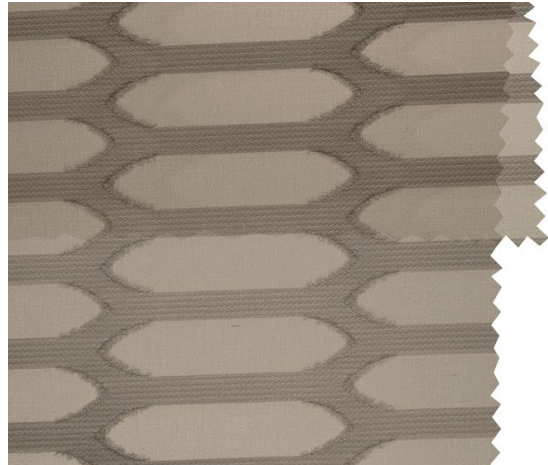

Otto / Art. OT/001

KENMERKEN

Width cm	260
Thickness	0,46
Weight g/m2	80
Solar_Trasmission	47
Solar_Reflection	50
Solar_Absorption	3
Light_Transmission	46
Light_Absorption	50
GtotInt	0,46
UV_Reduction	54
Ref.	OT/001
Composition	100% PL
HealthCertification	OEKO-TEX
Transparency	Low Transparent / Transparent
Colour_fastness_ to_light	3/6
Outdoor	No
Sealable	No
adjustable	No
jointed	No
IMO	IMO
Tone	White

Rullo

Otto / Art. OT/002

KENMERKEN

Width cm	260
Thickness	0,46
Weight g/m2	80
Solar_Trasmission	47
Solar_Reflection	46
Solar_Absorption	7
Light_Transmission	46
Light_Absorption	46
GtotInt	0,47
UV_Reduction	67
Ref.	OT/002
Composition	100% PL
HealthCertification	OEKO-TEX
Transparency	Low Transparent / Transparent
Colour_fastness_ to_light	3/6
Outdoor	No
Sealable	No
adjustable	No
jointed	No
IMO	IMO
Tone	Natural

Rullo

Otto / Art. OT/003

KENMERKEN

Width cm	260
Thickness	0,46
Weight g/m2	80
Solar_Trasmission	34
Solar_Reflection	32
Solar_Absorption	34
Light_Transmission	19
Light_Absorption	19
GtotInt	0,53
UV_Reduction	82
Ref.	OT/003
Composition	100% PL
HealthCertification	OEKO-TEX
Transparency	Low Transparent / Transparent
Colour_fastness_ to_light	3/6
Outdoor	No
Sealable	No
adjustable	No
jointed	No
IMO	IMO
Tone	Brown

Rullo

Otto / Art. OT/004

KENMERKEN

Width cm	260
Thickness	0,46
Weight g/m2	80
Solar_Trasmission	35
Solar_Reflection	27
Solar_Absorption	38
Light_Transmission	15
Light_Absorption	10
GtotInt	0,55
UV_Reduction	80
Ref.	OT/004
Composition	100% PL
HealthCertification	OEKO-TEX
Transparency	Low Transparent / Transparent
Colour_fastness_ to_light	3/6
Outdoor	No
Sealable	No
adjustable	No
jointed	No
IMO	IMO
Tone	Grey/Black