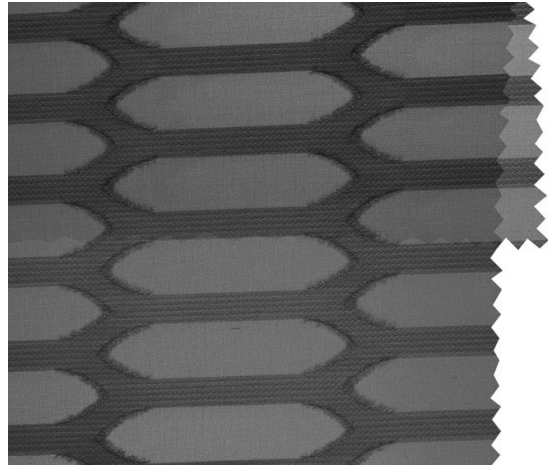

Rullo

Otto / Art. OT/002

KENMERKEN

Width cm	260
Thickness	0,46
Weight g/m2	80
Solar_Trasmission	47
Solar_Reflection	46
Solar_Absorption	7
Light_Transmission	46
Light_Absorption	46
GtotInt	0,47
UV_Reduction	67
Ref.	OT/002
Composition	100% PL
HealthCertification	OEKO-TEX
Transparency	Low Transparent / Transparent
Colour_fastness_ to_light	3/6
Outdoor	No
Sealable	No
adjustable	No
jointed	No
IMO	IMO
Tone	Natural

Rullo

Otto / Art. OT/003

KENMERKEN

Width cm	260
Thickness	0,46
Weight g/m2	80
Solar_Trasmission	34
Solar_Reflection	32
Solar_Absorption	34
Light_Transmission	19
Light_Absorption	19
GtotInt	0,53
UV_Reduction	82
Ref.	OT/003
Composition	100% PL
HealthCertification	OEKO-TEX
Transparency	Low Transparent / Transparent
Colour_fastness_ to_light	3/6
Outdoor	No
Sealable	No
adjustable	No
jointed	No
IMO	IMO
Tone	Brown

Rullo

Otto / Art. OT/004

KENMERKEN

Width cm	260
Thickness	0,46
Weight g/m2	80
Solar_Trasmission	35
Solar_Reflection	27
Solar_Absorption	38
Light_Transmission	15
Light_Absorption	10
GtotInt	0,55
UV_Reduction	80
Ref.	OT/004
Composition	100% PL
HealthCertification	OEKO-TEX
Transparency	Low Transparent / Transparent
Colour_fastness_ to_light	3/6
Outdoor	No
Sealable	No
adjustable	No
jointed	No
IMO	IMO
Tone	Grey/Black