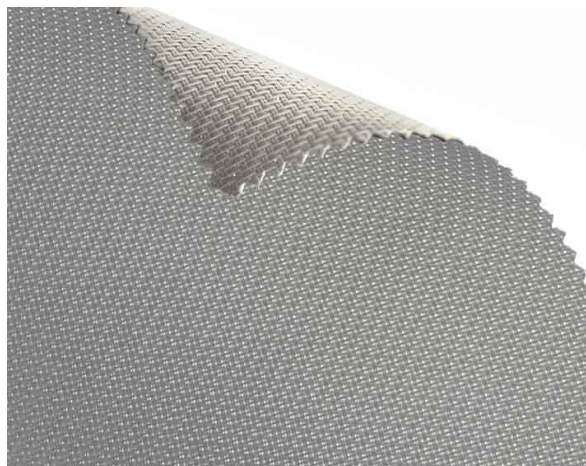

Screen G2 Metal F.R. / Art. GM/222 metalized side

KENMERKEN

Width cm	285
Thickness	0,75
Weight g/m2	520
Openess_Factorv	2
Solar_Trasmision	9
Solar_Reflection	42
Solar_Absorption	49
Light_Transmission	7
Light_Absorption	45
GtotInt	0,43
GtotExt	0,1
UV_Reduction	98
Ref.	GM/222 metalized side
Composition	42% FV 58% PVC
F.R. Classification	Classe 1 (I), M1 (F), B1 (D), NFPA 701(US), Euroclass C-s3-d0 (EU)
HealthCertification	GREENGUARD GOLD, OEKO-TEX, REACH
Transparency	Low Transparent
Colour_fastness_to_light	7/8
Outdoor	Outdoor
Sealable	No
adjustable	No
jointed	No
IMO	No
Tone	Grey/Black
Warp_daN5cm	200
Weft_daN5cm	170

Rullo

Lucernari

Garden

Screen G2 Metal F.R. / Art. GM/222

KENMERKEN

Width cm	285
Thickness	0,75
Weight g/m2	520
Openess_Factorv	2
Solar_Trasmision	9
Solar_Reflection	39
Solar_Absorption	52
Light_Transmission	7
Light_Absorption	41
GtotInt	0,44
GtotExt	0,11
UV_Reduction	98
Ref.	GM/222
Composition	42% FV 58% PVC
F.R. Classification	Classe 1 (I), M1 (F), B1 (D), NFPA 701(US), Euroclass C- s3-d0 (EU)
HealthCertification	GREENGUARD GOLD, OEKO- TEX, REACH
Transparency	Low Transparent
Colour_fastness_ to_light	7/8
Outdoor	Outdoor
Sealable	No
adjustable	No
jointed	No
IMO	No
Tone	Grey/Black
Warp_daN5cm	200
Weft_daN5cm	170