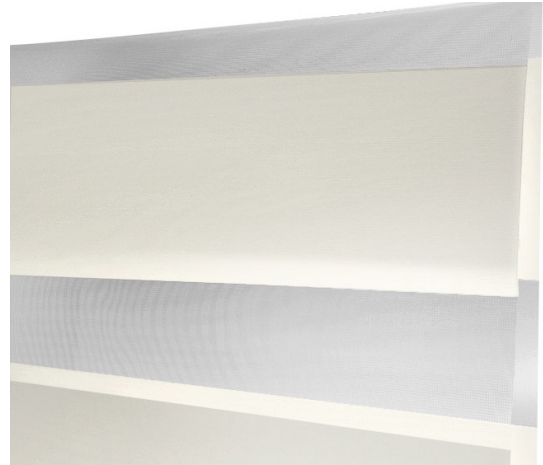

Rigo cm 7,5/5,0 / Art. RI/703

KENMERKEN

Width cm	280
Thickness	0,26
Weight g/m2	96
Solar_Trasmission	29
Solar_Reflection	49
Solar_Absorption	22
Light_Transmission	20
Light_Absorption	43
GtotInt	0,47
UV_Reduction	99
Ref.	RI/703
Composition	100% PL
HealthCertification	OEKO-TEX
Transparency	Low Transparent / Transparent
Outdoor	No
Sealable	No
adjustable	No
jointed	No
IMO	IMO
Tone	Beige

Rullo

Rigo cm 7,5/5,0 / Art. RI/702

KENMERKEN

Width cm	280
Thickness	0,26
Weight g/m2	96
Solar_Trasmission	38
Solar_Reflection	55
Solar_Absorption	7
Light_Transmission	37
Light_Absorption	58
GtotInt	0,46
UV_Reduction	99
Ref.	RI/702
Composition	100% PL
HealthCertification	OEKO-TEX
Transparency	Low Transparent / Transparent
Outdoor	No
Sealable	No
adjustable	No
jointed	No
IMO	IMO
Tone	Natural

Rullo

Rigo cm 7,5/5,0 / Art. RI/701

KENMERKEN

Width cm	280
Thickness	0,26
Weight g/m2	96
Solar_Trasmission	37
Solar_Reflection	57
Solar_Absorption	6
Light_Transmission	36
Light_Absorption	60
GtotInt	0,46
UV_Reduction	99
Ref.	RI/701
Composition	100% PL
HealthCertification	OEKO-TEX
Transparency	Low Transparent / Transparent
Outdoor	No
Sealable	No
adjustable	No
jointed	No
IMO	IMO
Tone	White

Rullo

Rigo cm 7,5/5,0 / Art. RI/704

KENMERKEN

Width cm	280
Thickness	0,26
Weight g/m2	96
Solar_Trasmission	33
Solar_Reflection	48
Solar_Absorption	19
Light_Transmission	23
Light_Absorption	42
GtotInt	0,48
UV_Reduction	99
Ref.	RI/704
Composition	100% PL
HealthCertification	OEKO-TEX
Transparency	Low Transparent / Transparent
Outdoor	No
Sealable	No
adjustable	No
jointed	No
IMO	IMO
Tone	Grey/Black