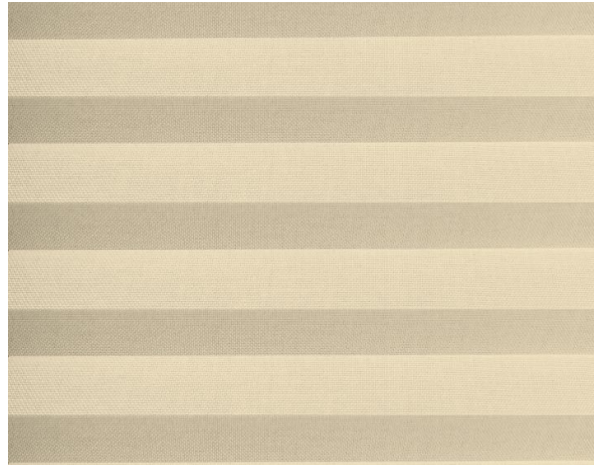

Terra F.R. Plisse / Art.

TP/3775/02

CARACTÉRISTIQUES

Width cm	225
Thickness	0,35
Weight g/m2	135
Solar_Trasmission	51
Solar_Reflection	42
Solar_Absorption	7
Light_Transmission	52
Light_Absorption	45
GtotInt	0,45
UV_Reduction	55
Ref.	TP/3775/02
Composition	100% PL Trevira CS
F.R. Classification	M1(F),B1(D)
HealthCertification	OEKO-TEX
Transparency	Low Transparent
Colour_fastness_to_light	5
Outdoor	No
Sealable	No
adjustable	Yes
jointed	Si
IMO	No
Tone	Natural

Plissé