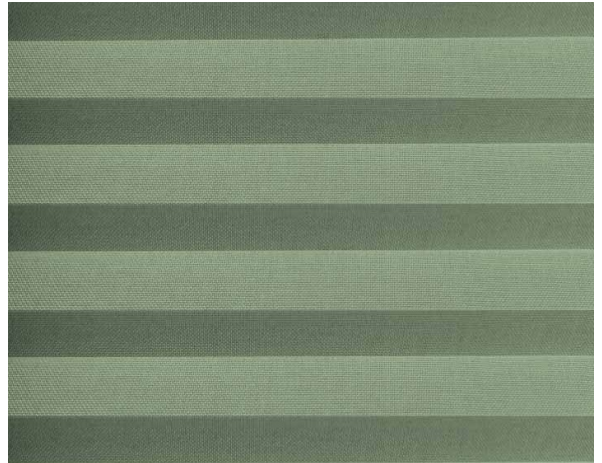

Plissé

Terra F.R. Plisse / Art.

TP/3775/07

CARACTÉRISTIQUES

Width cm	225
Thickness	0,35
Weight g/m2	135
Solar_Trasmission	41
Solar_Reflection	34
Solar_Absorption	25
Light_Transmission	41
Light_Absorption	37
GtotInt	0,45
UV_Reduction	65
Ref.	TP/3775/07
Composition	100% PL Trevira CS
F.R. Classification	M1(F),B1(D)
HealthCertification	OEKO-TEX
Transparency	Low Transparent
Colour_fastness_to_light	5
Outdoor	No
Sealable	No
adjustable	Yes
jointed	Si
IMO	No
Tone	Green