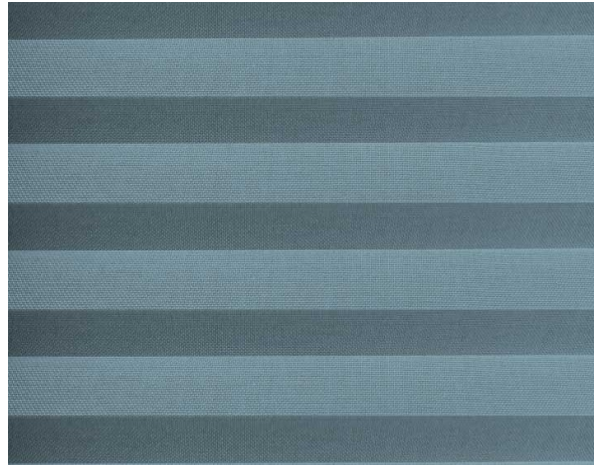

Terra F.R. Plisse / Art.

TP/3775/06

CARACTÉRISTIQUES

Width cm	225
Thickness	0,35
Weight g/m2	135
Solar_Trasmission	41
Solar_Reflection	34
Solar_Absorption	25
Light_Transmission	37
Light_Absorption	31
GtotInt	0,45
UV_Reduction	62
Ref.	TP/3775/06
Composition	100% PL Trevira CS
F.R. Classification	M1(F),B1(D)
HealthCertification	OEKO-TEX
Transparency	Low Transparent
Colour_fastness_to_light	5
Outdoor	No
Sealable	No
adjustable	Yes
jointed	Si
IMO	No
Tone	Blue