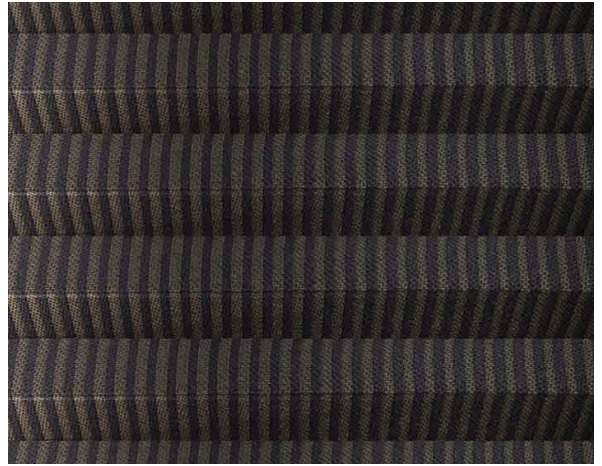

Spiga Plisse / Art. TP/3767/73

CARACTÉRISTIQUES

Width cm	225
Thickness	0,37
Weight g/m2	112
Solar_Trasmission	24
Solar_Reflection	9
Solar_Absorption	67
Light_Transmission	2
Light_Absorption	6
GtotInt	0,45
UV_Reduction	99
Ref.	TP/3767/73
Composition	100% PL
HealthCertification	OEKO-TEX
Transparency	Low Transparent
Colour_fastness_to_light	5/7
Outdoor	No
Sealable	No
adjustable	Yes
jointed	Si
IMO	No
Tone	Brown

Plissè

Spiga Plisse / Art. TP/3767/71

CARACTÉRISTIQUES

Width cm	225
Thickness	0,37
Weight g/m2	112
Solar_Trasmission	12
Solar_Reflection	47
Solar_Absorption	41
Light_Transmission	37
Light_Absorption	53
GtotInt	0,45
UV_Reduction	80
Ref.	TP/3767/71
Composition	100% PL
HealthCertification	OEKO-TEX
Transparency	Low Transparent
Colour_fastness_to_light	5/7
Outdoor	No
Sealable	No
adjustable	Yes
jointed	Si
IMO	No
Tone	White

Plissé

Spiga Plisse / Art. TP/3767/72

CARACTÉRISTIQUES

Width cm	225
Thickness	0,37
Weight g/m2	112
Solar_Trasmision	18
Solar_Reflection	29
Solar_Absorption	53
Light_Transmission	35
Light_Absorption	49
GtotInt	0,45
UV_Reduction	82
Ref.	TP/3767/72
Composition	100% PL
HealthCertification	OEKO-TEX
Transparency	Low Transparent
Colour_fastness_to_light	5/7
Outdoor	No
Sealable	No
adjustable	Yes
jointed	Si
IMO	No
Tone	Beige