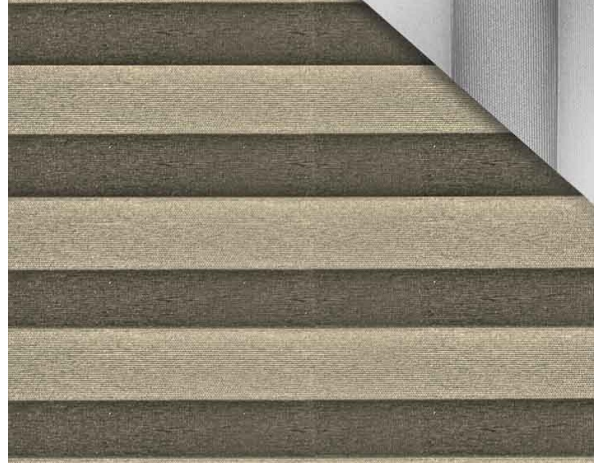

Galaxy 1 F.R. Plisse 20 mm / Art. TP/3725/12

CARACTÉRISTIQUES

Width cm	230
Thickness	0,22
Weight g/m2	120
Solar_Trasmission	10
Solar_Reflection	53
Solar_Absorption	37
Light_Transmission	8
Light_Absorption	50
GtotInt	0,42
UV_Reduction	91
Ref.	TP/3725/12
Composition	100% PL Trevira CS
F.R. Classification	Classe 1 (I), M1 (F), B1 (D)
HealthCertification	OEKO-TEX
Transparency	Low Transparent
Colour_fastness_ to_light	5/6
Outdoor	No
Sealable	No
adjustable	Yes
jointed	Si
IMO	No
Tone	Grey/Black

Plissé

Galaxy 1 F.R. Plisse 20 mm / Art. TP/3725/13

CARACTÉRISTIQUES

Width cm	230
Thickness	0,22
Weight g/m2	120
Solar_Trasmision	11
Solar_Reflection	51
Solar_Absorption	38
Light_Transmission	9
Light_Absorption	48
GtotInt	0,43
UV_Reduction	91
Ref.	TP/3725/13
Composition	100% PL Trevira CS
F.R. Classification	Classe 1 (I), M1 (F), B1 (D)
HealthCertification	OEKO-TEX
Transparency	Low Transparent
Colour_fastness_to_light	5/6
Outdoor	No
Sealable	No
adjustable	Yes
jointed	Si
IMO	No
Tone	Grey/Black

Plissé

Galaxy 1 F.R. Plisse 20 mm / Art. TP/3725/14

CARACTÉRISTIQUES

Width cm	230
Thickness	0,22
Weight g/m2	120
Solar_Trasmision	12
Solar_Reflection	54
Solar_Absorption	34
Light_Transmission	11
Light_Absorption	52
GtotInt	0,42
UV_Reduction	88
Ref.	TP/3725/14
Composition	100% PL Trevira CS
F.R. Classification	Classe 1 (I), M1 (F), B1 (D)
HealthCertification	OEKO-TEX
Transparency	Low Transparent
Colour_fastness_to_light	5/6
Outdoor	No
Sealable	No
adjustable	Yes
jointed	Si
IMO	No
Tone	Beige

Plissé

Galaxy 1 F.R. Plisse 20 mm / Art. TP/3725/15

CARACTÉRISTIQUES

Width cm	230
Thickness	0,22
Weight g/m2	120
Solar_Trasmission	10
Solar_Reflection	51
Solar_Absorption	39
Light_Transmission	7
Light_Absorption	48
GtotInt	0,43
UV_Reduction	93
Ref.	TP/3725/15
Composition	100% PL Trevira CS
F.R. Classification	Classe 1 (I), M1 (F), B1 (D)
HealthCertification	OEKO-TEX
Transparency	Low Transparent
Colour_fastness_ to_light	5/6
Outdoor	No
Sealable	No
adjustable	Yes
jointed	Si
IMO	No
Tone	Brown