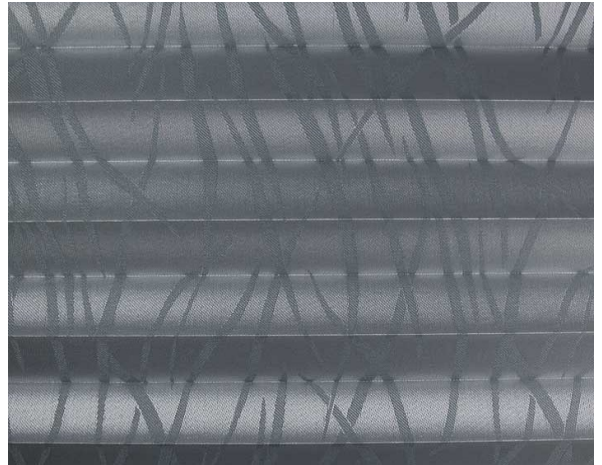

Bamboo Plisse / Art.

TP/3767/91

CARACTÉRISTIQUES

Width cm	225
Thickness	0,21
Weight g/m2	88
Solar_Trasmision	37
Solar_Reflection	53
Solar_Absorption	10
Light_Transmission	34
Light_Absorption	51
GtotInt	0,45
UV_Reduction	81
Ref.	TP/3767/91
Composition	100% PL
HealthCertification	OEKO-TEX
Transparency	Dimout
Colour_fastness_to_light	5/7
Outdoor	No
Sealable	No
adjustable	Yes
jointed	Si
IMO	No
Tone	White

Plissè

Bamboo Plisse / Art.

TP/3767/92

CARACTÉRISTIQUES

Width cm	225
Thickness	0,21
Weight g/m2	88
Solar_Trasmission	34
Solar_Reflection	50
Solar_Absorption	16
Light_Transmission	42
Light_Absorption	50
GtotInt	0,45
UV_Reduction	79
Ref.	TP/3767/92
Composition	100% PL
HealthCertification	OEKO-TEX
Transparency	Dimout
Colour_fastness_to_light	5/7
Outdoor	No
Sealable	No
adjustable	Yes
jointed	Si
IMO	No
Tone	Beige

Plissé

Bamboo Plisse / Art.

TP/3767/94

CARACTÉRISTIQUES

Width cm	225
Thickness	0,21
Weight g/m2	88
Solar_Trasmission	30
Solar_Reflection	45
Solar_Absorption	25
Light_Transmission	16
Light_Absorption	37
GtotInt	0,45
UV_Reduction	87
Ref.	TP/3767/94
Composition	100% PL
HealthCertification	OEKO-TEX
Transparency	Dimout
Colour_fastness_to_light	5/7
Outdoor	No
Sealable	No
adjustable	Yes
jointed	Si
IMO	No
Tone	Grey/Black